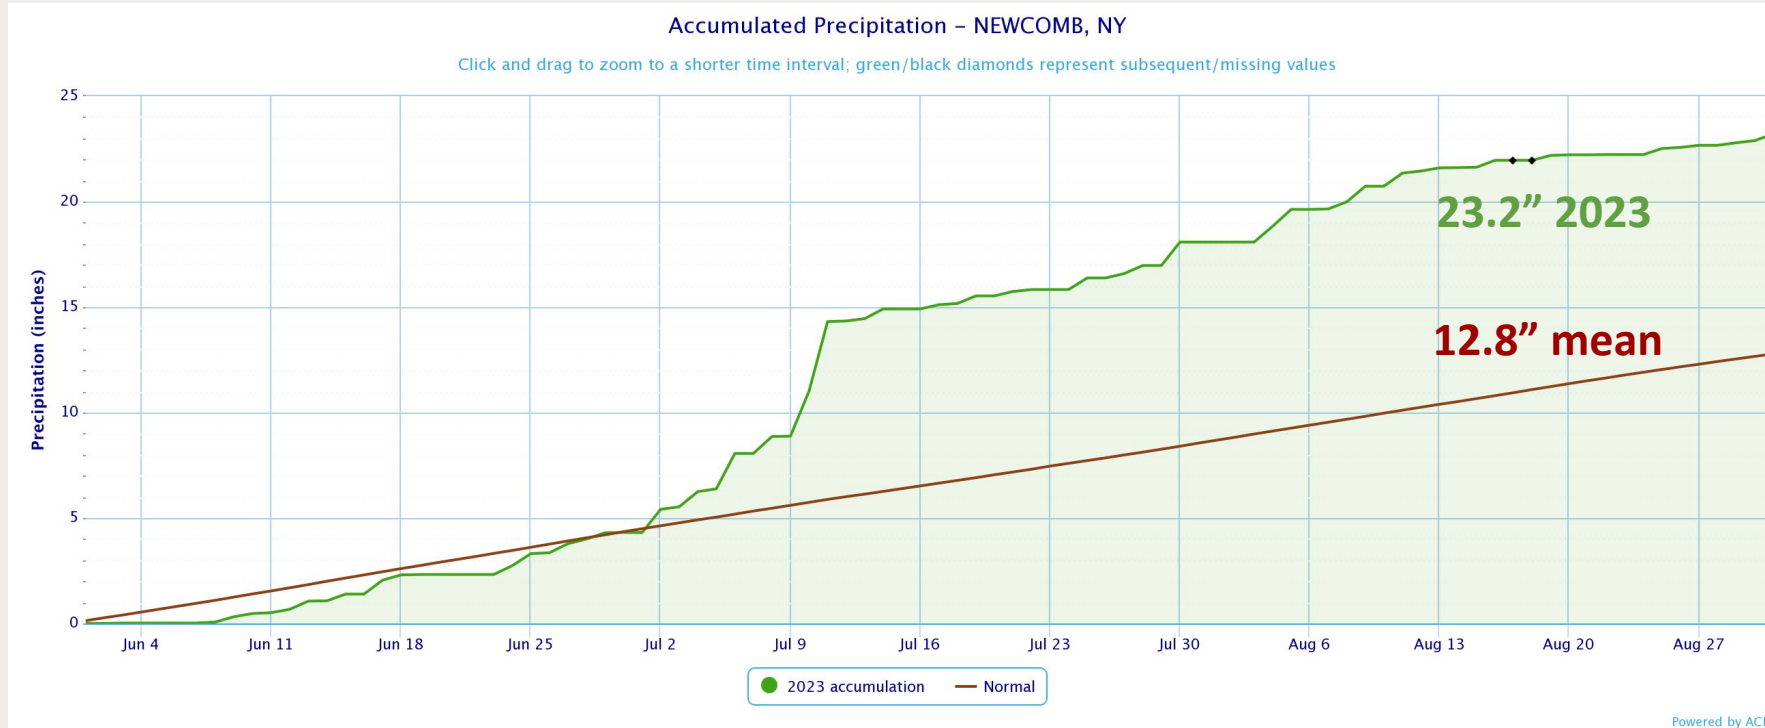

Extreme Weather Events & Climate