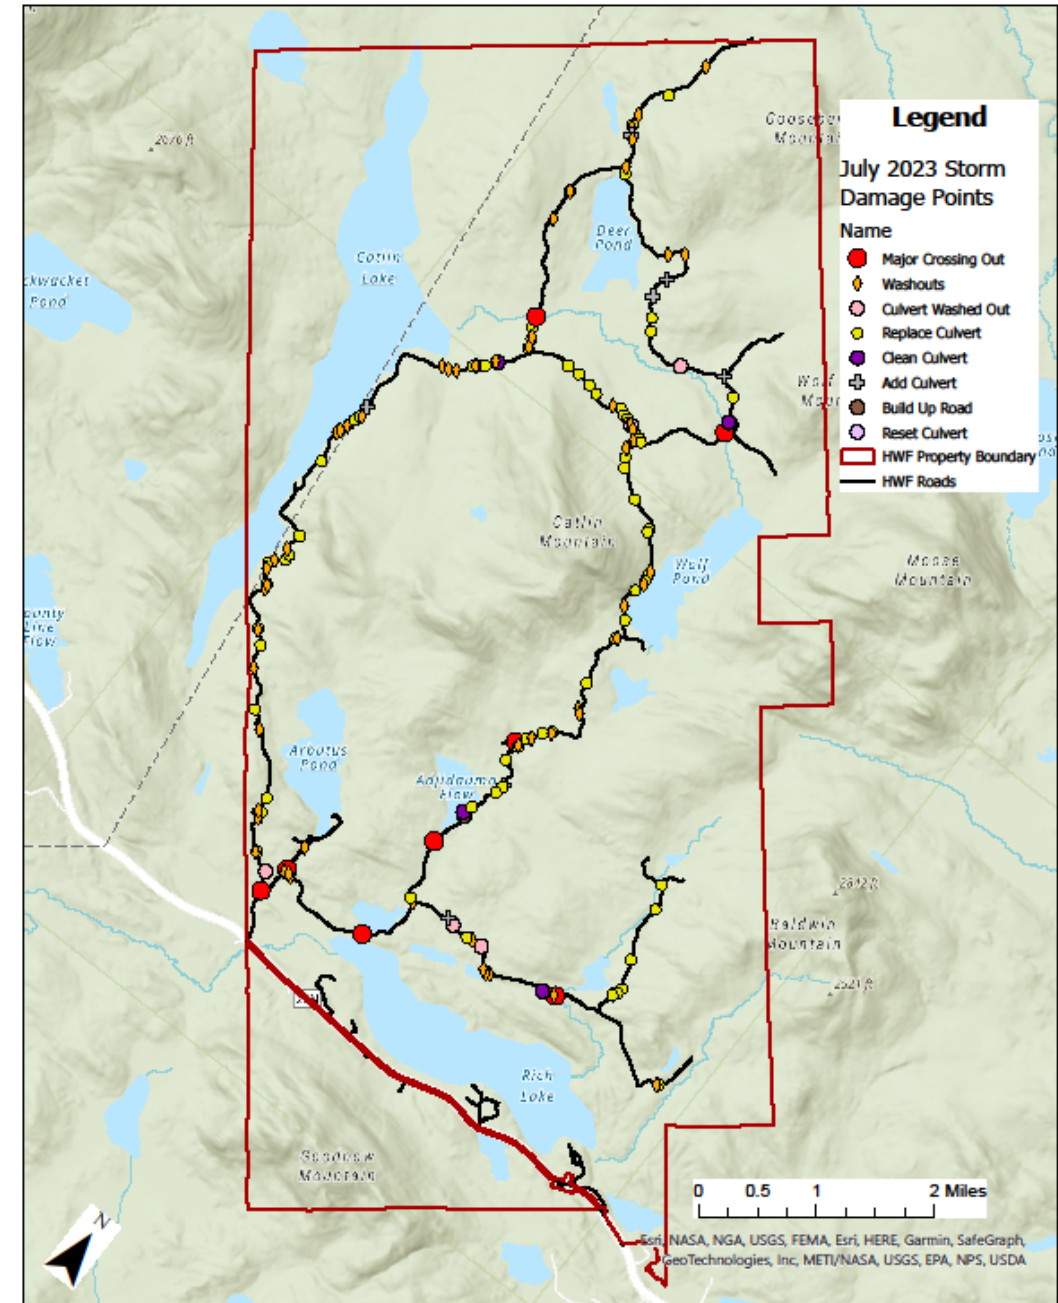

Infrastructure Repairs

July-November 2023

Replacement of Arbutus Bridge

> 21,000 tons road material

41 culverts replaced and resized

8 major crossings repaired

> 42 weeks of staff time

Planned for 2024

AIC bridges/walkways

Complete road work

SUNY ESF Newcomb Campus - July 2023 Storm Damage