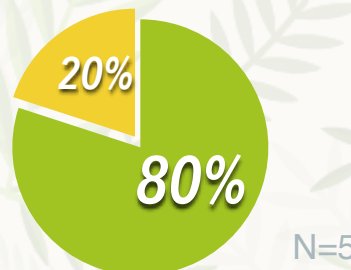

FOREST HEALTH