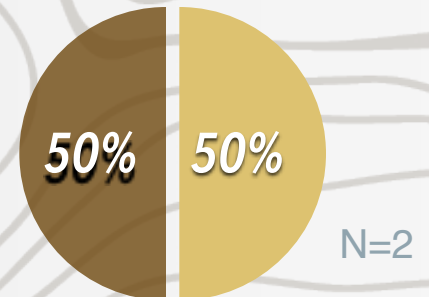

FOREST ECOSYSTEM SCIENCE