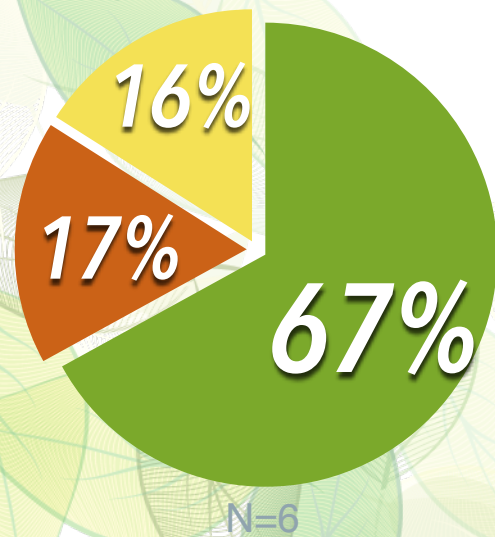

ENVIRONMENTAL SCIENCE

SUNY Environmental Science and Forestry
CAREER SERVICES
DIVISION OF STUDENT AFFAIRS

AVERAGE
STARTING SALARY
$52,900

WHERE ARE THEY NOW? SUNY ESF CLASS OF 2022

KNOWLEDGE RATE
N=32/36 **89%**
*First Destination Survey results
(undergraduates)

ENVIRONMENTAL HEALTH

- *Employed*
- *Continuing Education*
- *Still Seeking*
- *Not Seeking*