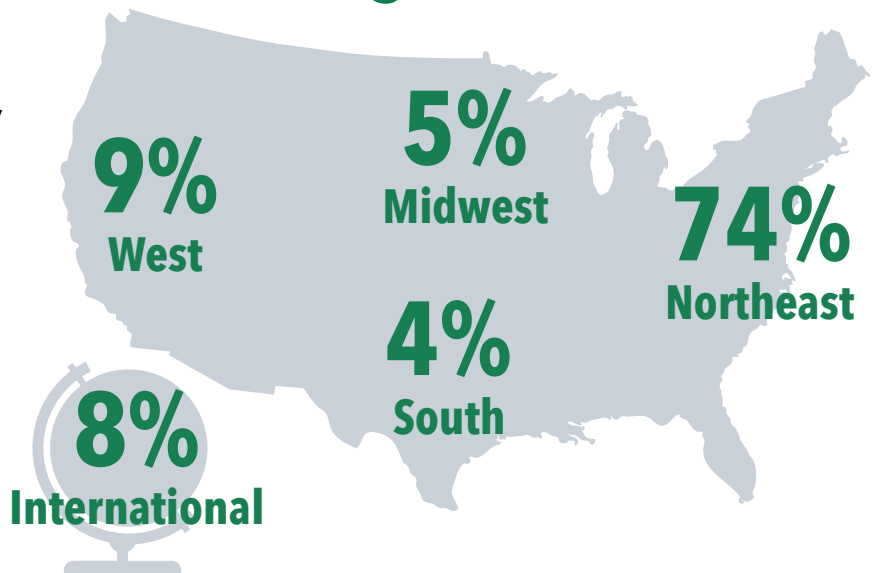

Where ESF Graduates Are Attending Graduate School