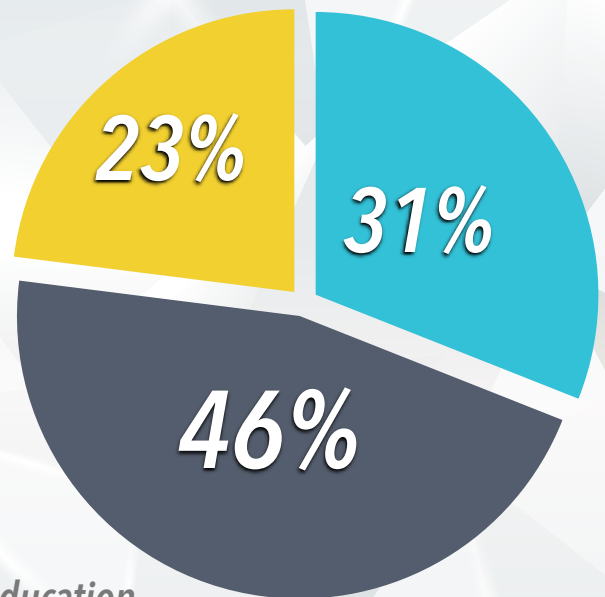

BIOPROCESS ENGINEERING

N=13

- *Employed*
- *Continuing Education*
- *Still Seeking*

EMPLOYERS

- Cascades
- Beak and Skiff
- Chemtrade Logistics
- Kemira
- Kimberly-Clark
- Knowels Precision Devices
- Nalco/Ecolab
- Solenis
- Sylvamo
- WestRock

GRADUATE SCHOOLS

- University of Dublin
- University of Pennsylvania
- SUNY ESF
- The University of Tokyo