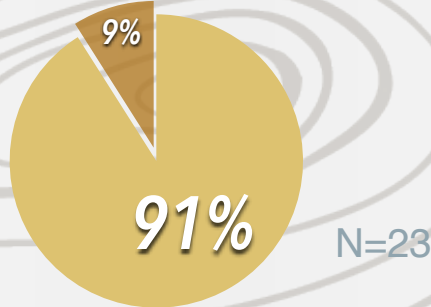

SUSTAINABLE RESOURCES MANAGEMENT

SUNY Environmental Science and Forestry
CAREER SERVICES
DIVISION OF STUDENT AFFAIRS

AVERAGE
STARTING SALARY
$51,500

WHERE ARE THEY NOW? SUNY ESF CLASS OF 2022

KNOWLEDGE RATE **78%**
N=69/89
*First Destination Survey results
(undergraduates)

- *Employed*
- *Continuing Education*
- *Still Seeking*

CONSTRUCTION MANAGEMENT