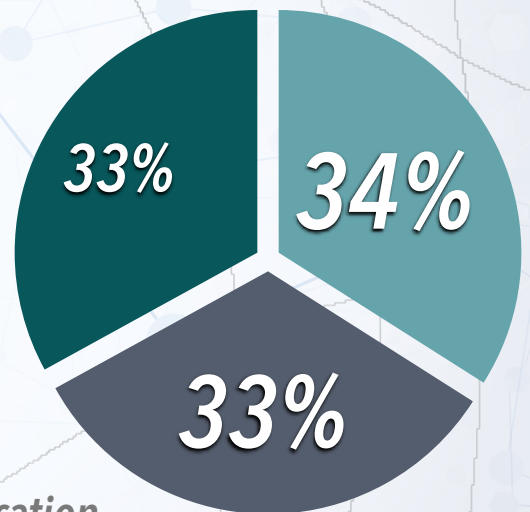

GRADUATE SCHOOLS

- University of Dublin
- University of Pennsylvania
- SUNY ESF
- The University of Tokyo

CHEMISTRY

SUNY Environmental Science and Forestry
CAREER SERVICES
DIVISION OF STUDENT AFFAIRS

AVERAGE
STARTING SALARY
\$45,300

WHERE ARE THEY NOW? SUNY ESF CLASS OF 2022

KNOWLEDGE RATE
N=9/10
90%
*First Destination Survey results
(undergraduates)

CHEMISTRY

N=3

- Employed
- Continuing Education
- Still Seeking

BIOCHEMISTRY

N=6

EMPLOYERS