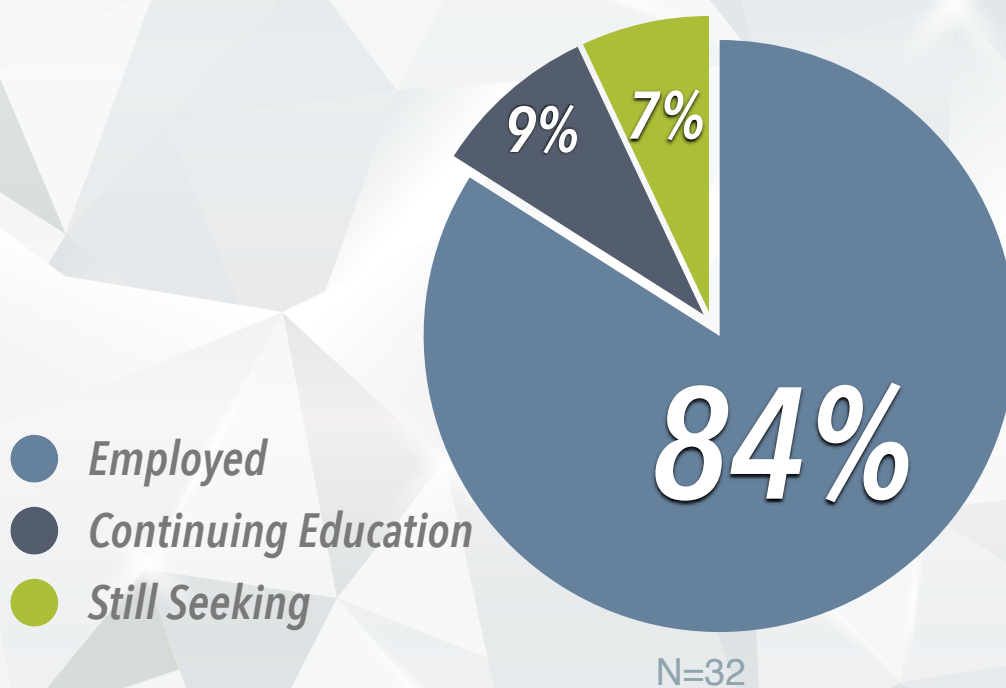

ENVIRONMENTAL RESOURCES ENGINEERING

SUNY Environmental Science and Forestry
CAREER SERVICES
DIVISION OF STUDENT AFFAIRS

AVERAGE
STARTING SALARY
$58,000

WHERE ARE THEY NOW?

SUNY ESF CLASS OF 2022

KNOWLEDGE RATE **94%**
N=32/34

*First Destination Survey results
(undergraduates)

ENVIRONMENTAL RESOURCES ENGINEERING

- *Employed*
- *Continuing Education*
- *Still Seeking*

N=32

EMPLOYERS

- Anchor QEA
- Antea Group USA
- Arcadis
- Barton and Loguidice
- C&S Companies
- CHA Consulting, Inc.
- D.A. Collings Construction
- Environmental Design & Research (EDR)
- GHD
- Grove Engineering
- GZA
- Jacobs
- Lehigh Hanson Aggregates
- McCarty Excavation & Construction
- MJ Engineering and Land Surveying, P.C.
- NYS Department of Environmental Conservation
- Parsons Corporation
- Rochester Institute of Technology
- Tetra Tech
- TRC Companies, Inc.
- WasteXperts

GRADUATE SCHOOLS

- Stevens Institute of Technology
- University of Michigan
- Vermont Law School