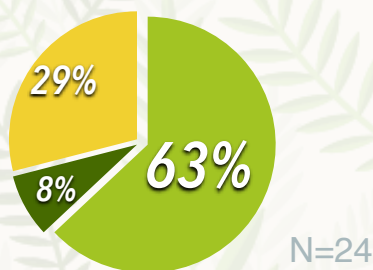

ENVIRONMENTAL BIOLOGY