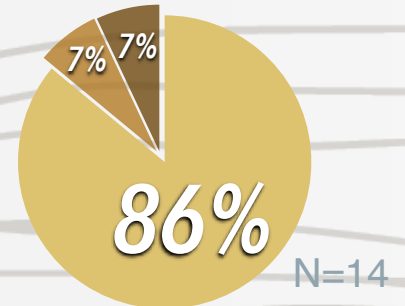

SUSTAINABLE ENERGY MANAGEMENT

EMPLOYERS

- Arcadis
- BBL Construction Services
- BC Electric
- CME Associates, Inc.
- D.A. Collins Construction
- DiMarco Group
- EnviroTrac, Ltd.
- FORECON, Inc.
- Greene Lumber Company
- ICON
- JPW Companies
- LeChase Construction Services, LLC
- National Grid
- Nina Paper
- NYC Constructors, LLC
- NYS Department of Environmental Conservation
- NYS Office of Parks, Recreation, and Historic Preservation
- O'Connell Electric Company, Inc.
- Parsons
- PJO Survey
- Preatorius & Conrad Engineering & Surveying
- Resource Environmental Solutions, LLC.
- The Hayner Hoyt Corporation
- The Whiting-Turner Contracting Company
- US Forest Service Enterprise Program
- Wagner Lumber
- Weyerhaeuser

GRADUATE SCHOOLS

- Reykjavik University; Iceland School of Energy
- SUNY ESF
- University of Southern California