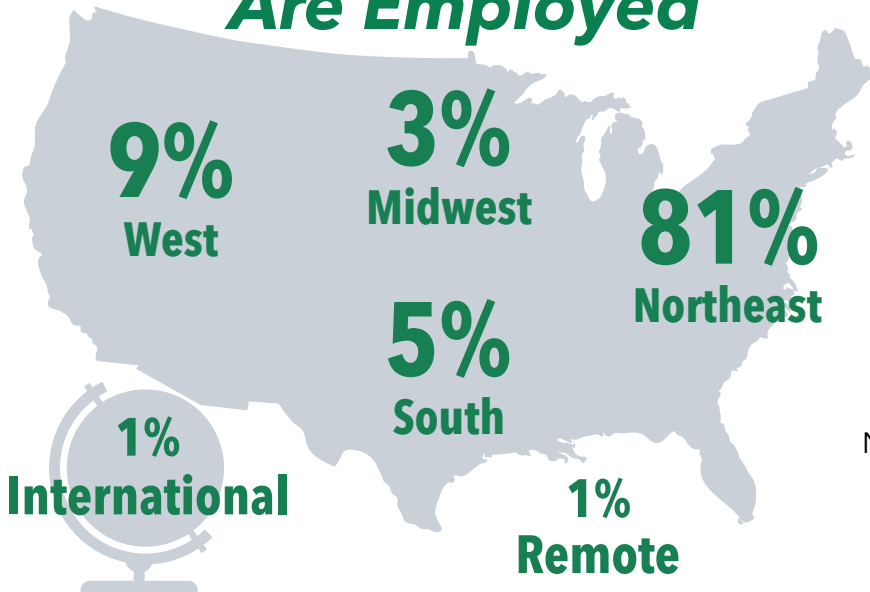

Geographic Summary

Where ESF Graduates Are Employed