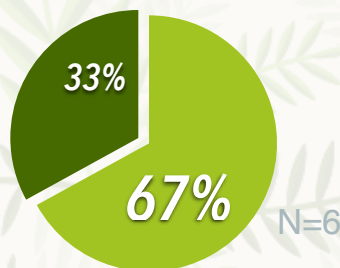

ENVIRONMENTAL BIOLOGY

SUNY Environmental Science and Forestry
CAREER SERVICES
DIVISION OF STUDENT AFFAIRS

AVERAGE
STARTING SALARY
$41,000

WHERE ARE THEY NOW? SUNY ESF CLASS OF 2022

KNOWLEDGE RATE **74%**
N=98/132
*First Destination Survey results
(undergraduates)

- *Employed*
- *Still Seeking*
- *Continuing Education*

AQUATICS & FISHERIES SCIENCE