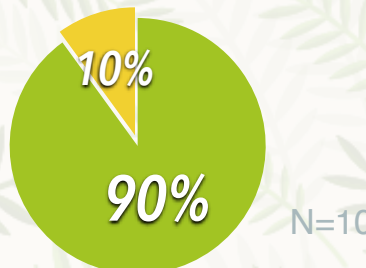

BIOTECHNOLOGY