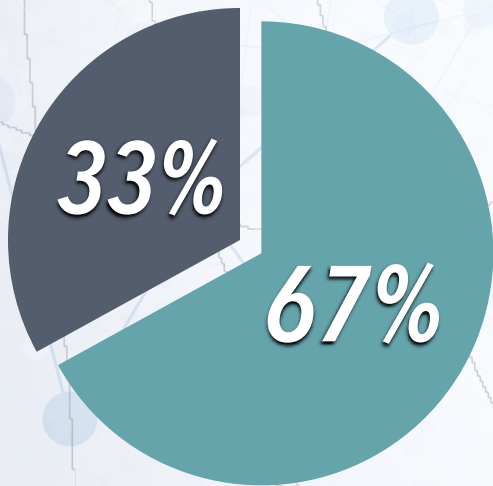

GRADUATE SCHOOLS

- University of Dublin
- University of Pennsylvania
- SUNY ESF
- The University of Tokyo

CHEMISTRY

SUNY Environmental Science and Forestry
CAREER SERVICES
DIVISION OF STUDENT AFFAIRS

AVERAGE
STARTING SALARY
\$45,300

WHERE ARE THEY NOW? SUNY ESF CLASS OF 2022

KNOWLEDGE RATE
N=9/10
90%
*First Destination Survey results
(undergraduates)

CHEMISTRY

N=3

- Employed
- Continuing Education
- Still Seeking

BIOCHEMISTRY

N=6

EMPLOYERS