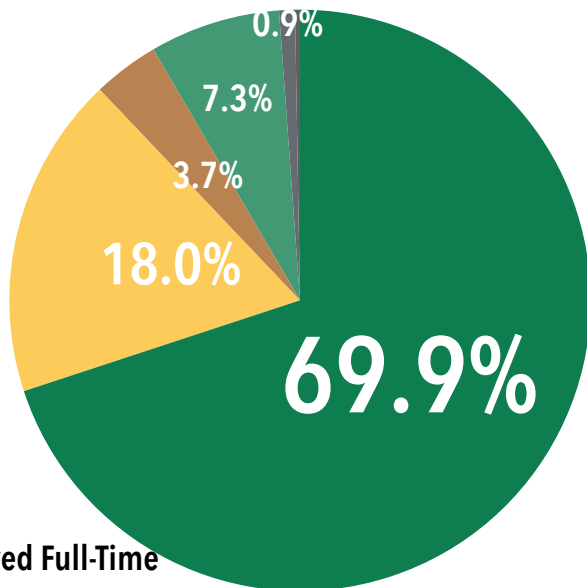

Class of 2022

The Class of 2022 consists of degree recipients from December 2021, May 2022, and August 2022. This report is based on information from 427 out of 522 ESF degree recipients, representing an overall **knowledge rate of 81.8%.**

Summary Highlights

92%

Career outcomes rate/placement rate
(full or part-time employment and attending graduate school)

87%

Position related to ESF major

Found position within 6 months

96%

Average Base Salary
undergraduates
\$52,600

Outcomes Breakdown

- Employed Full-Time
- Continuing Education
- Employed Part-Time
- Still Seeking
- Not Seeking
- Military Service (.2%)

Top Job Sources

Obtained positions via:

72%
Campus Connections

28%
Personal Contact/
Previous Position with
the Organization