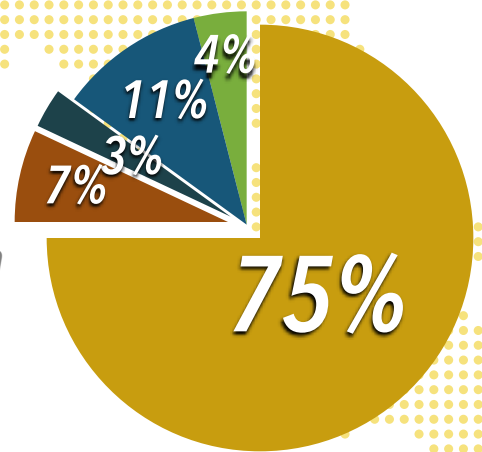

ENVIRONMENTAL STUDIES

N=28

EMPLOYERS

- Canandaigua Lake Watershed Council
- Central NY Regional Planning & Development Board
- Hewitt's Garden Center
- HSE Consulting Services
- Lime Hollow Nature Center
- NYS Office of Parks, Recreation and Historic Preservation
- Onondaga County Office of Environment
- Pathways Consulting
- Sunkin Meadow Park State Park
- TerraCorps
- TRC Companies, Inc.
- US Fish and Wildlife Service
- Woodcock Nature Center

GRADUATE SCHOOLS

- University of Oregon
- Vermont Law School