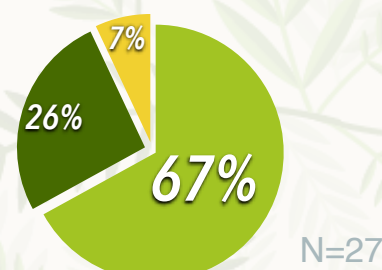

WILDLIFE SCIENCE

EMPLOYERS

- Adirondack Environmental Services, Inc.
- American Museum of Natural History
- Bristol Myers Squibb
- Cornell University Insect Collection
- Eurofins Lancaster Laboratories, Inc.
- Great Basin Bird Observatory
- Institute for Applied Ecology
- Maine Conservation Corps (AmeriCorps)
- Maine Autobon
- NYS Department of Environmental Conservation
- NYS Office of Parks, Recreation & Historic Preservation
- Parker Waichman
- Smithsonian Environmental Research Center
- Steri-Pharma
- SUNY Upstate Medical University
- The Wolf Mountain Nature Center
- Thousand Island Land Trust
- Upstate Freshwater Institute
- US Department of Agriculture
- US National Park Service
- USDA
- Washington DNR

GRADUATE SCHOOLS

- Indiana State University
- Pennsylvania State University
- SUNY ESF
- SUNY Upstate Medical University
- Syracuse University
- University of Arkansas
- University of Central Missouri
- University of Maine
- University of Washington
- Utah State University