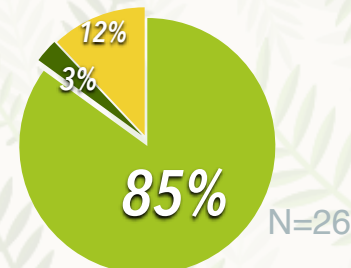

CONSERVATION BIOLOGY