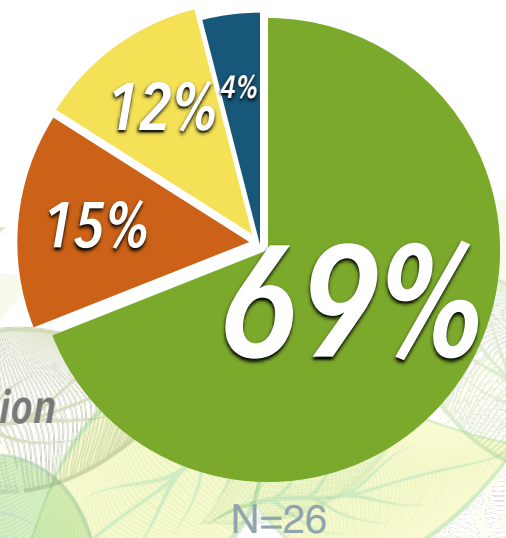

ENVIRONMENTAL SCIENCE

EMPLOYERS

- Arcadis
- Con Edison Clean Energy Businesses
- Davey Tree Expert Company
- FPM Remediations, Inc.
- Iovance Biotherapeutics, Inc.
- J.C. Broderick & Associates
- Next Generation Solar, LLC
- NYS Department of Environmental Conservation
- Ramboll US Corporation
- Spectrum Environmental Services
- Thunder Basin National Grassland
- Triumvirate Environmental
- USGS

GRADUATE SCHOOLS

- Stony Brook University
- SUNY ESF
- SUNY Upstate Medical University
- University of Idaho
- Virginia Institute of Marine Science