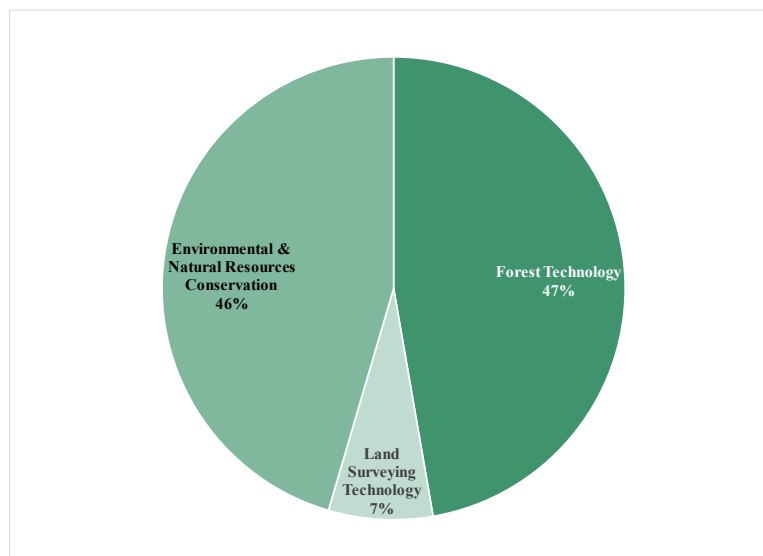

2019 Ranger School Transfer Student Fact Sheet

Ranger School Application Activity

Applicants: 119
Accepted: 55
Enrolled: 55

Fall 2019 Ranger School Enrollment: 55

2019-20 Annual Costs

	<i>In-State</i>	<i>Out of NY</i>
Tuition	$7,070	$16,980
Room	$3,700	$3,700
Board	$8,750	$8,750
Required Fees	$2,933	$2,933
Total	$22,453	$32,363

Ranger School Student Snapshot

- Average GPA: 3.16
- 33% Female, 67% Male
- 9% of transfer students identify as students of color
- Students transferred 16-20 credits to their Ranger School programs

Ranger School Transfer Students are From...

- 80% NYS Residents
- 20% non-NYS US Residents
- Students transferred from 26 colleges
- 44% transferred from SUNY institutions
- Transfer students from 9 states including NY

Entering Class Major