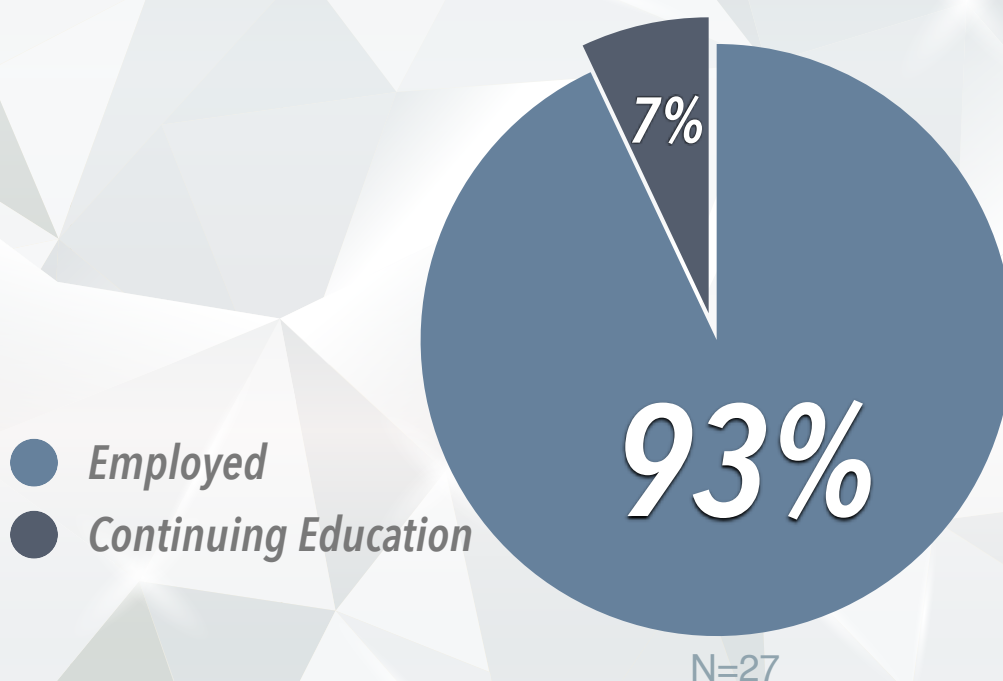

ENVIRONMENTAL RESOURCES ENGINEERING

SUNY Environmental Science and Forestry
CAREER SERVICES
DIVISION OF STUDENT AFFAIRS

AVERAGE
STARTING SALARY
$52,500

WHERE ARE THEY NOW?

SUNY ESF CLASS OF 2021

KNOWLEDGE RATE **87%**
N=27/31

*First Destination Survey results
(undergraduates)

ENVIRONMENTAL RESOURCES ENGINEERING

EMPLOYERS

- Arcadis
- Barton & Loguidice, D.P.C.
- Bohler
- Environmental Design & Research (EDR)
- Gomez and Sullivan Engineers, DPC
- HUNT Engineers, Architects, Land Surveyors & Landscape Architects, DPC
- Kaaterskill Associates
- McGard
- M.J. Engineering and Land Surveying, P.C.
- Napierala Consulting Professional Engineering, PC
- NYS Department of Environmental Conservation
- NYS Environmental Facilities Corporation
- NYS Department of Transportation
- Parsons
- T.G. Miller, P.C. Engineers & Surveyors
- US Army Corps of Engineers
- US Department of Agriculture
- Washington State Department of Natural Resources

GRADUATE SCHOOLS

- Colorado University at Boulder
- Technical University of Denmark