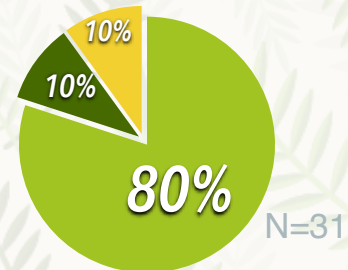

CONSERVATION BIOLOGY