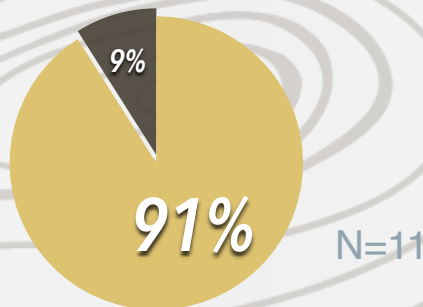

SUSTAINABLE RESOURCES MANAGEMENT

SUNY Environmental Science and Forestry
CAREER SERVICES
DIVISION OF STUDENT AFFAIRS

AVERAGE
STARTING SALARY
$45,000

WHERE ARE THEY NOW? SUNY ESF CLASS OF 2021

KNOWLEDGE RATE **69%**
N=55/80
*First Destination Survey results
(undergraduates)

- *Employed*
- *Continuing Education*
- *Still Seeking*
- *Military*

CONSTRUCTION MANAGEMENT