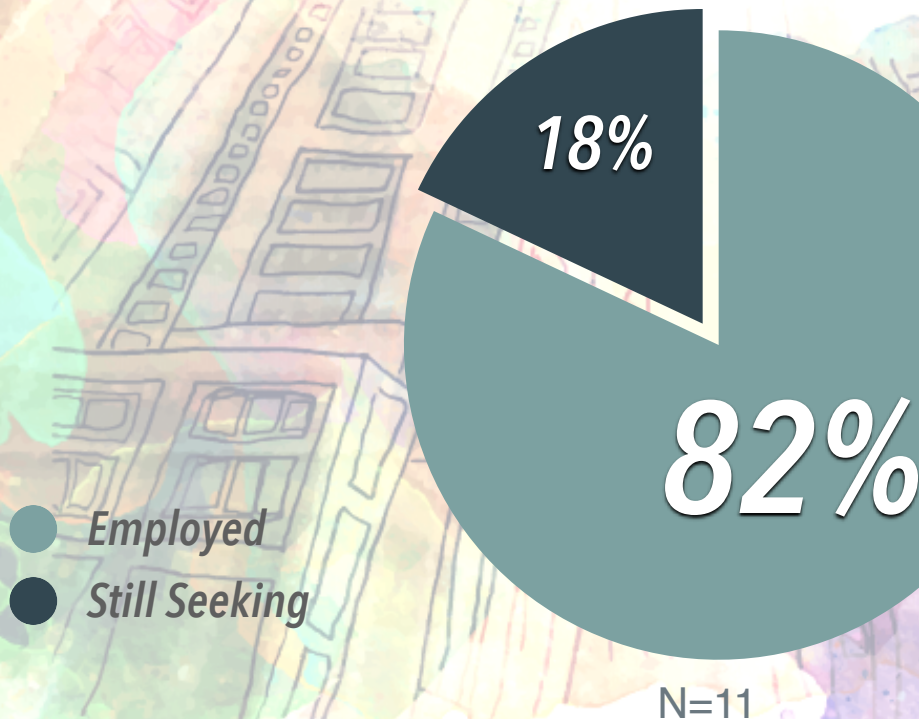

LANDSCAPE ARCHITECTURE

SUNY Environmental Science and Forestry
CAREER SERVICES
DIVISION OF STUDENT AFFAIRS

AVERAGE
STARTING SALARY
$45,000

WHERE ARE THEY NOW?
SUNY ESF CLASS OF 2021

KNOWLEDGE RATE **73%**
N=11/15
*First Destination Survey results
(undergraduates)

LANDSCAPE ARCHITECTURE

EMPLOYERS

- Bergmann Associates
- Bison Nursery
- Bubba's Landscape
- Johnson's Nursery
- Nave Newell, Inc.
- One Nature
- Studio Bryan Hanes
- Terry Horst Landscape Architecture, PC

GRADUATE SCHOOLS

- Rhode Island School of Design
- University at Buffalo