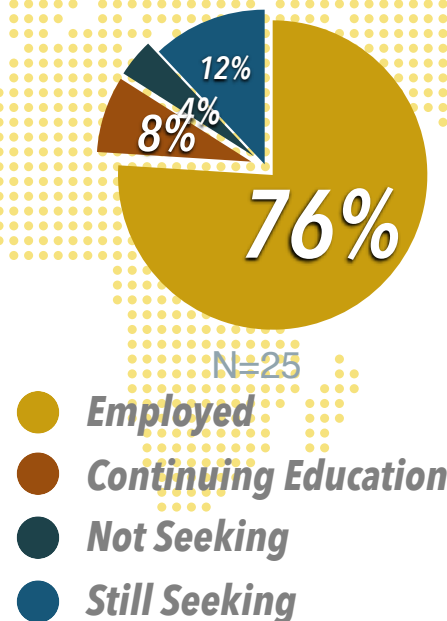

ENVIRONMENTAL POLICY, PLANNING & LAW