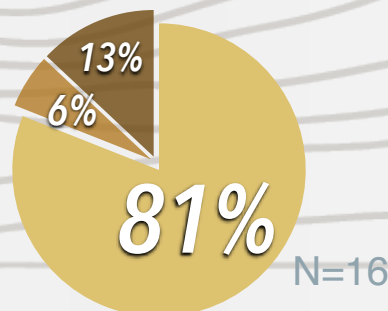

NATURAL RESOURCES MANAGEMENT