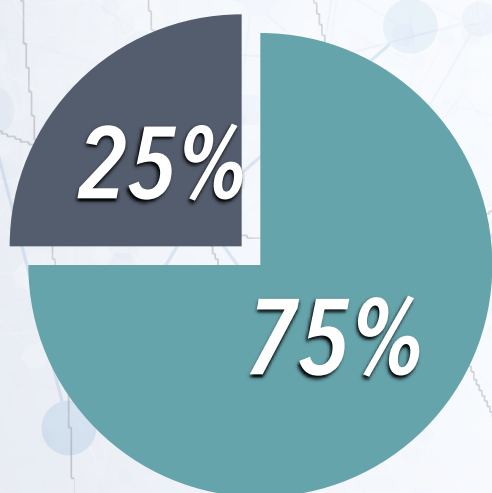

CHEMISTRY

SUNY Environmental Science and Forestry
CAREER SERVICES
DIVISION OF STUDENT AFFAIRS

AVERAGE
STARTING SALARY
$51,000

WHERE ARE THEY NOW?

SUNY ESF CLASS OF 2021

KNOWLEDGE RATE **73%**
N=11/15
**First Destination Survey results
(undergraduates)*

CHEMISTRY

N=4

● *Employed*
● *Continuing Education*