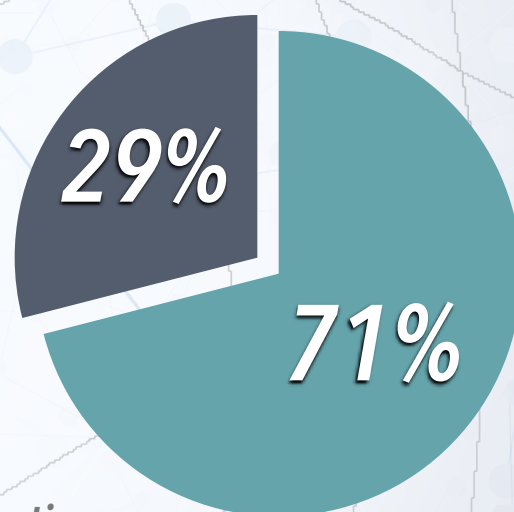

BIOCHEMISTRY

N=7

EMPLOYERS

- Aqua Pro-Tech Laboratories
- BlueCatBio
- Buffalo Public Schools
- Eli Lilly and Company
- Quadrant Biosciences
- Thermo Fisher Scientific
- Upstate Freshwater Institute

GRADUATE SCHOOLS

- LeMoyne College
- SUNY ESF
- Trinity School of Medicine
- University at Buffalo