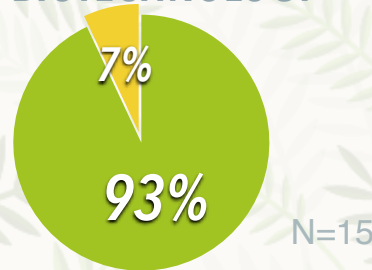

BIOTECHNOLOGY