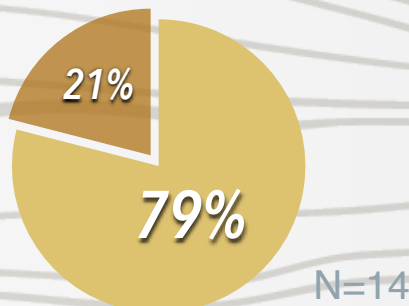

FOREST RESOURCES MANAGEMENT