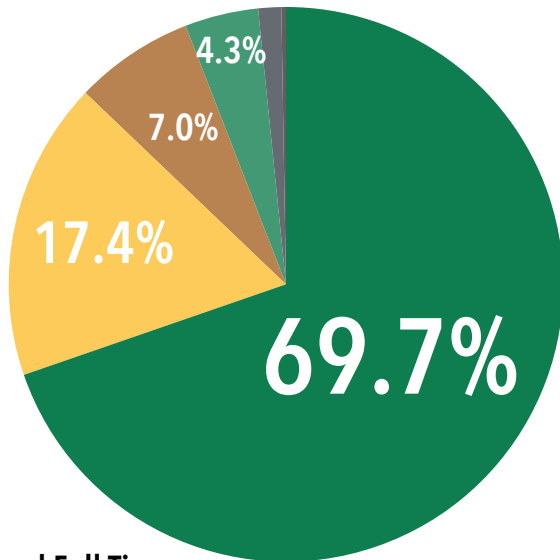

# Class of 2021

The Class of 2021 consists of degree recipients from December 2020, May 2021, and August 2021. This report is based on information from 373 out of 511 ESF degree recipients, representing an overall **knowledge rate of 72.9%**.

## Summary Highlights

**94%**

Career outcomes rate/placement rate  
(full or part-time employment and attending graduate school)

**84.4%**

Position related to ESF major

Found position within 6 months

**92%**

## Outcomes Breakdown

- Employed Full-Time
- Continuing Education
- Employed Part-Time
- Still Seeking
- Not Seeking (1.3%)
- Military Service (.40%)