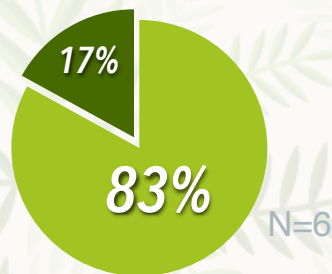

ENVIRONMENTAL BIOLOGY

SUNY Environmental Science and Forestry
CAREER SERVICES
DIVISION OF STUDENT AFFAIRS

AVERAGE
STARTING SALARY
$39,000

WHERE ARE THEY NOW? SUNY ESF CLASS OF 2021

KNOWLEDGE RATE **73%**
N=93/128
*First Destination Survey results
(undergraduates)

- Employed
- Still Seeking
- Continuing Education
- Not Seeking

AQUATICS & FISHERIES SCIENCE