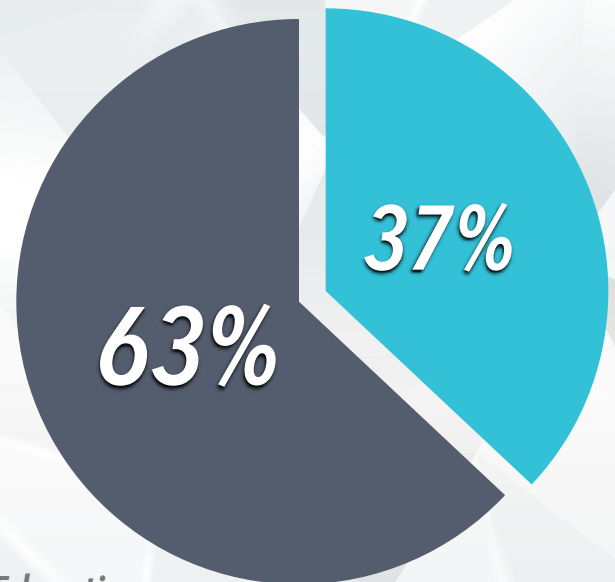

BIOPROCESS ENGINEERING

N=19

- Employed
- Continuing Education
- Still Seeking

EMPLOYERS

- Beijing, Changping, Dongkou Town Government
- Cascades
- Greif
- International Paper
- Knowlton Technologies
- Mohawk Fine Papers, Inc.
- Praxair
- ProChem, Inc.
- Regeneron Pharmaceuticals, Inc.
- Shanghai Medicilon Biopharmaceutical Co., Ltd.
- WestRock

GRADUATE SCHOOLS

- Beijing University of Chemical Technology
- Case Western Reserve University
- Copenhagen University
- Empire College London
- Huazhong University of Science and Technology
- Northeastern University
- Stony Brook University
- SUNY ESF
- The University of Queensland