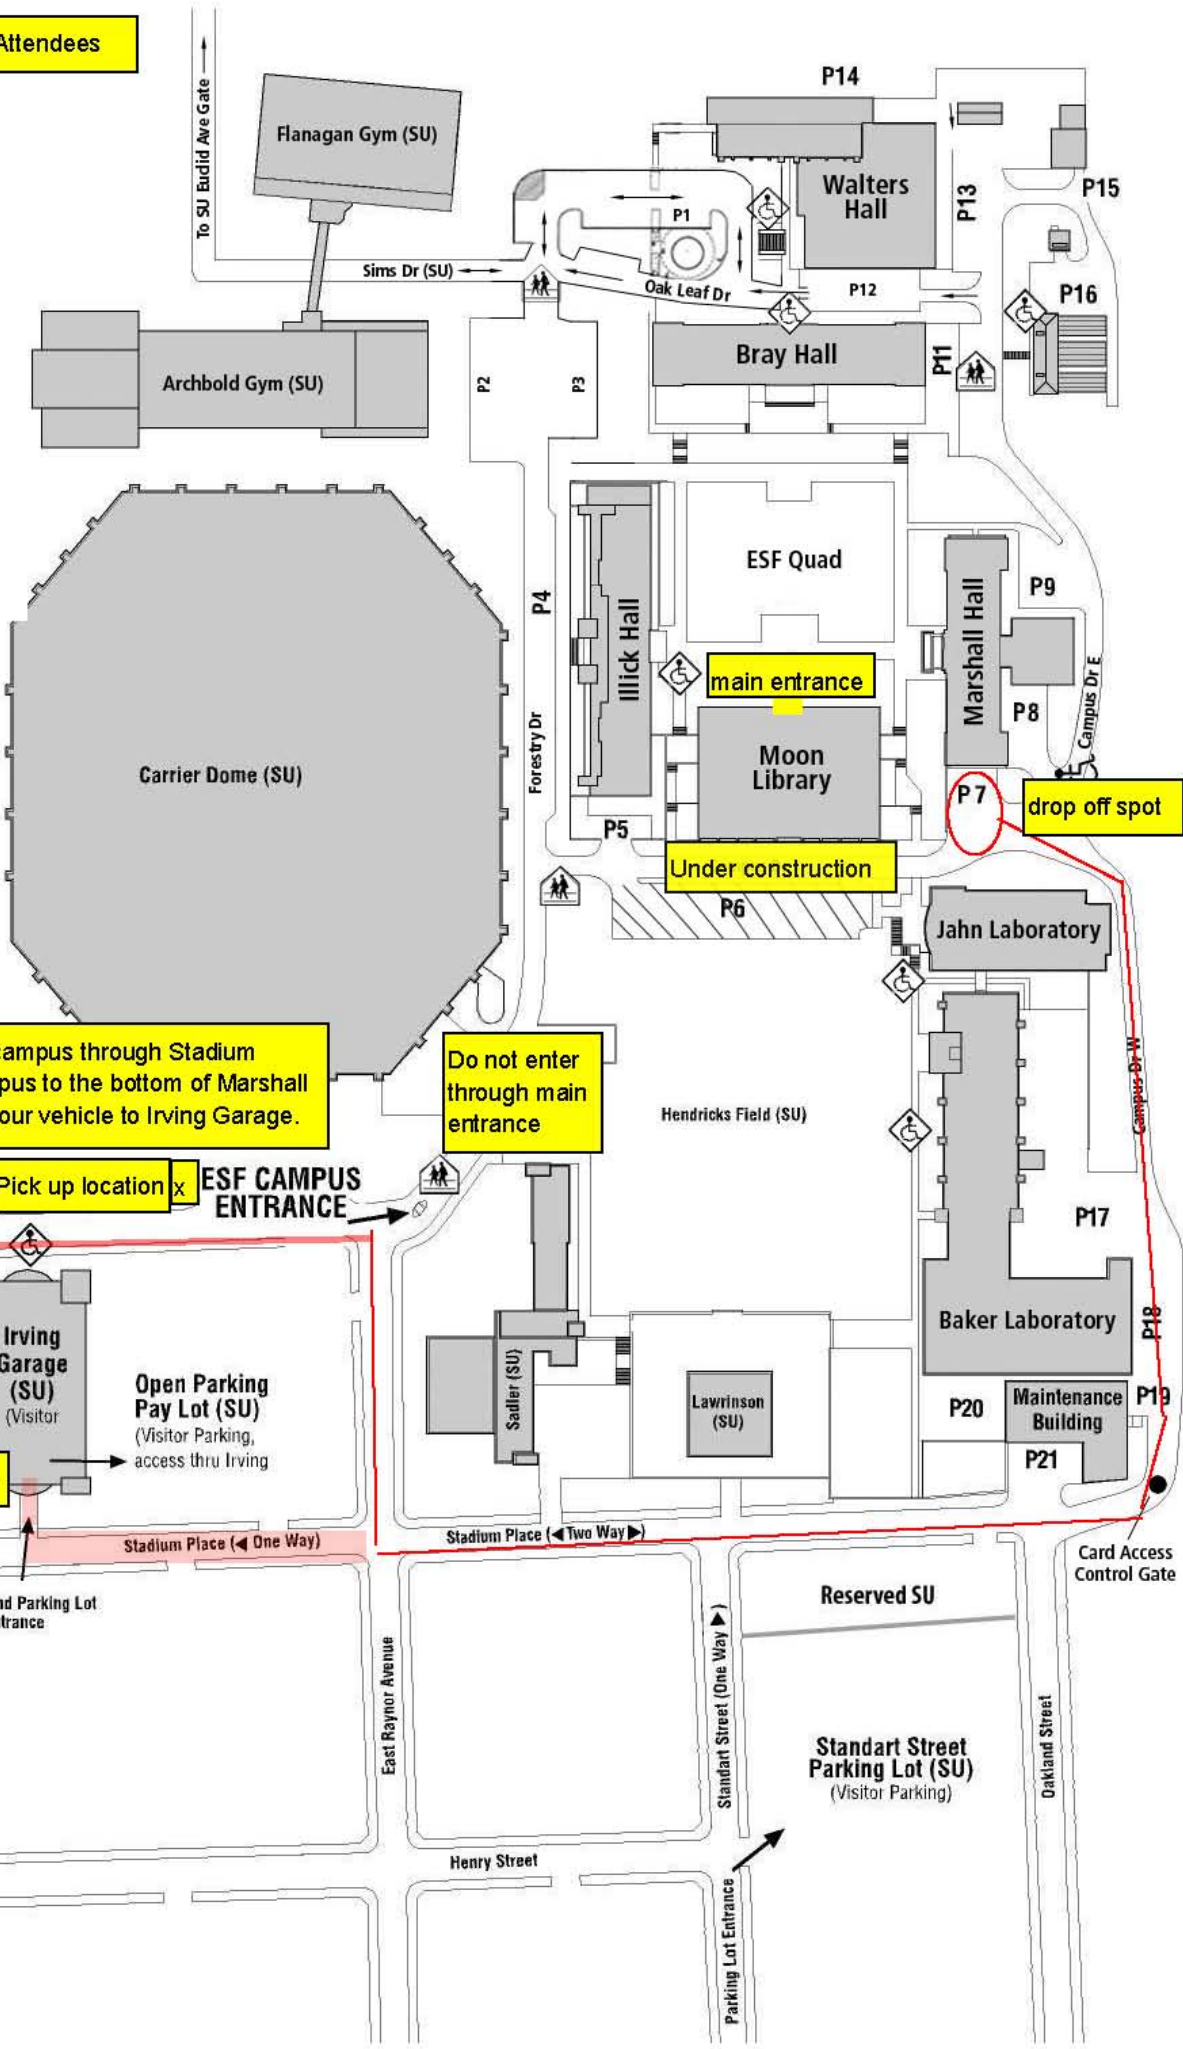

**ESF Campus Map for Career Fair Attendees**

**ESF Campus Map:  
Drop Off Location for Career Fair  
February 29, 2012**

Drop Off Material at P7  
Park vehicles at Irving Garage:  
enter through Stadium Place-  
must have parking pass

Shuttle Pick up location

**ESF CAMPUS ENTRANCE**

parking entrance

Do not enter  
through main  
entrance

drop off spot

VA Hospital  
Garage

Irving  
Garage  
(SU)  
(Visitor)

Open Parking  
Pay Lot (SU)  
(Visitor Parking,  
access thru Irving

Garage and Parking Lot  
Entrance

Stadium Place (← One Way)

Stadium Place (← Two Way →)

Reserved SU

Standart Street  
Parking Lot (SU)  
(Visitor Parking)

Card Access  
Control Gate

Van Buren Street

East Raynor Avenue

Sadler (SU)

Lawrinson  
(SU)

Reserved SU

Standart Street  
Parking Lot (SU)  
(Visitor Parking)

Card Access  
Control Gate

Van Buren Street

East Raynor Avenue

Henry Street