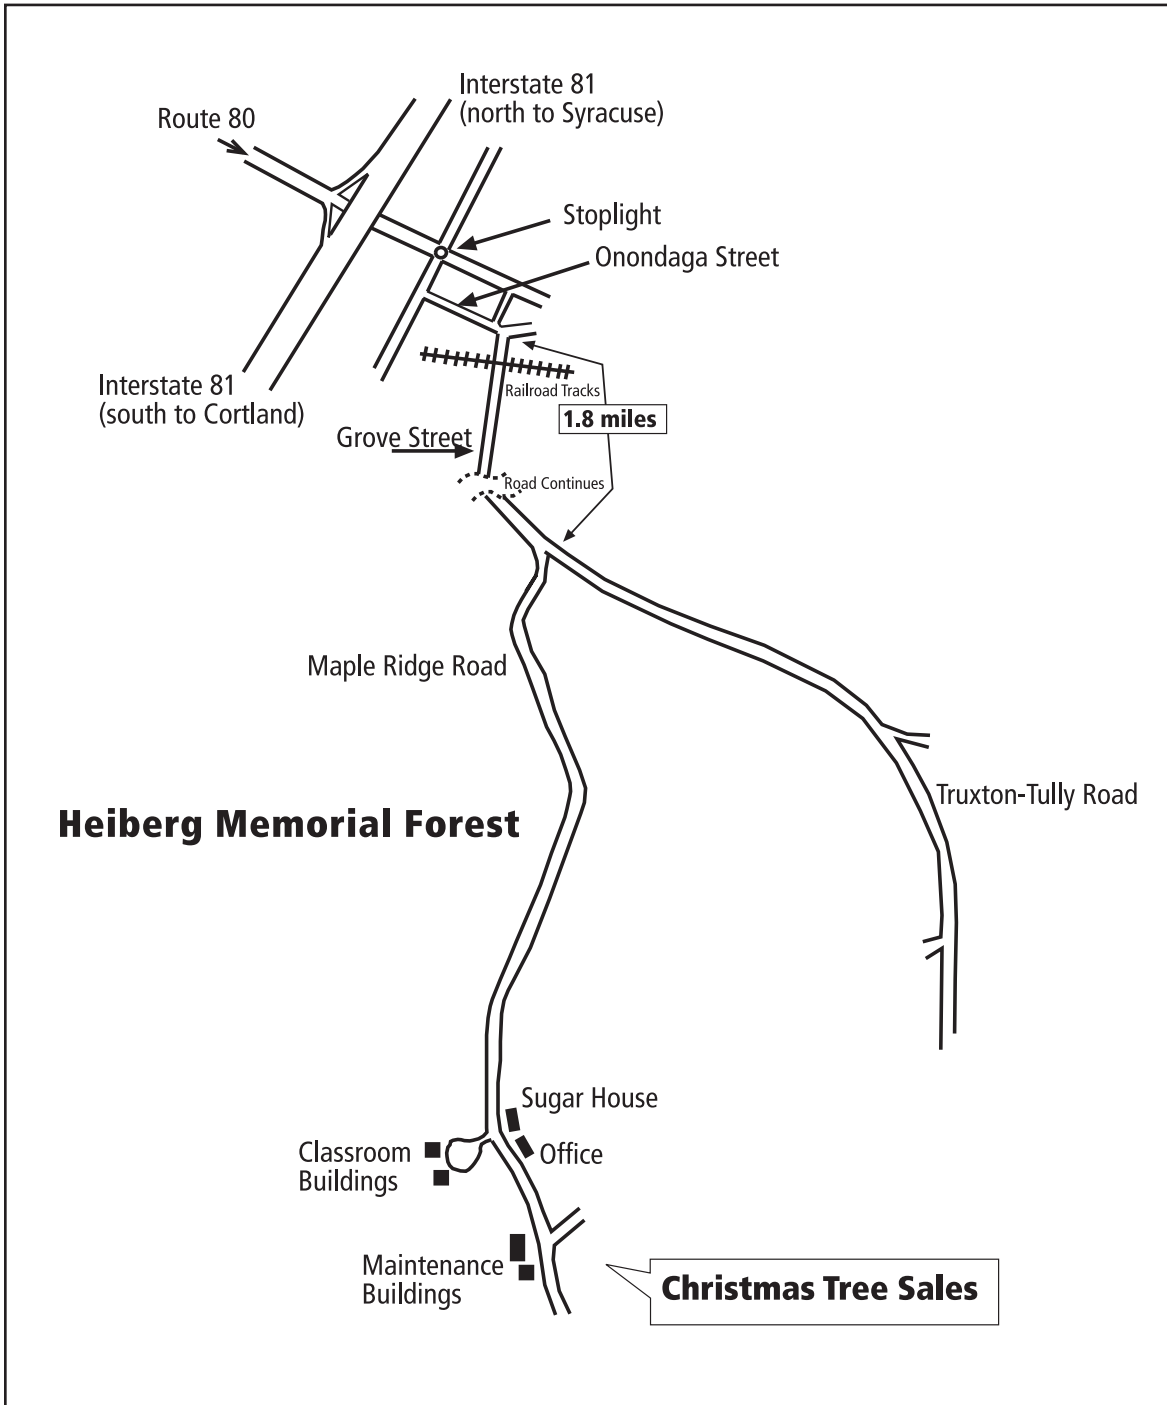

Directions to Heiberg Memorial Forest

Tully, New York

Route 80

Interstate 81
(north to Syracuse)

Stoplight

Onondaga Street

Interstate 81
(south to Cortland)

Grove Street

Railroad Tracks

1.8 miles

Road Continues

Maple Ridge Road

Heiberg Memorial Forest

Truxton-Tully Road

Sugar House

Classroom
Buildings