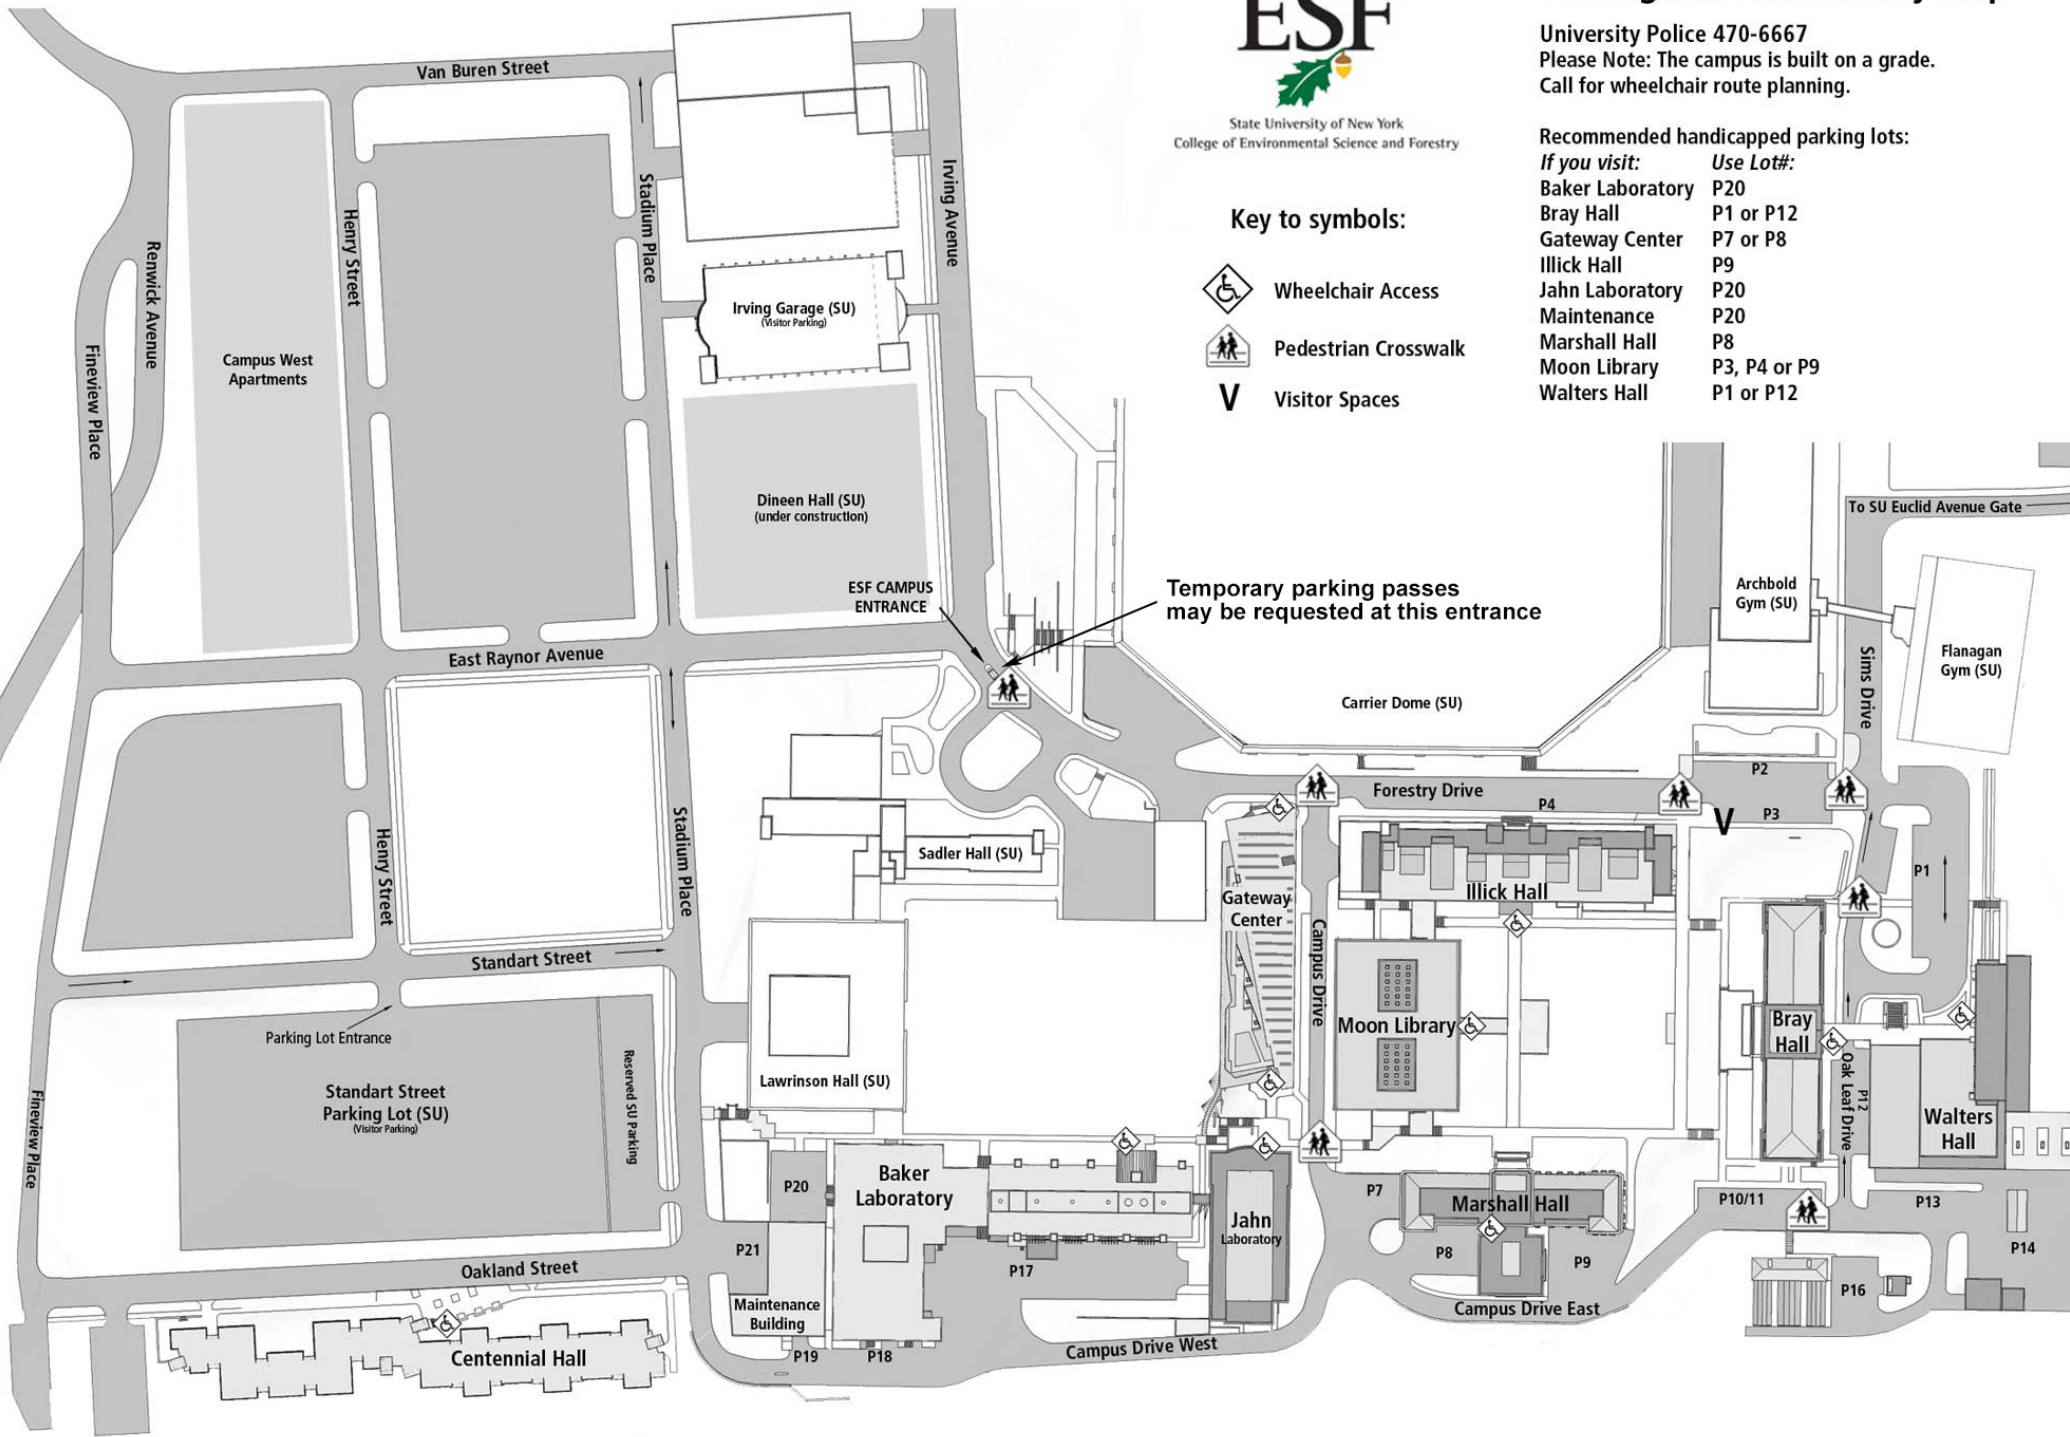

Parking and Accessibility Map

University Police 470-6667
Please Note: The campus is built on a grade.
Call for wheelchair route planning.

Recommended handicapped parking lots:

If you visit:	Use Lot#:
Baker Laboratory	P20
Bray Hall	P1 or P12
Gateway Center	P7 or P8
Illick Hall	P9
Jahn Laboratory	P20
Maintenance	P20
Marshall Hall	P8
Moon Library	P3, P4 or P9
Walters Hall	P1 or P12

Key to symbols:

-  Wheelchair Access
-  Pedestrian Crosswalk
-  Visitor Spaces

Temporary parking passes may be requested at this entrance

To SU Euclid Avenue Gate

Renwick Avenue
Fineview Place
Henry Street
Stadium Place
East Raynor Avenue
Standart Street
Fineview Place
Oakland Street

Gateway
Center

Illick Hall

Moon Library

Bray Hall

Walters
Hall

Lawrinson Hall (SU)

Baker
Laboratory

Jahn
Laboratory