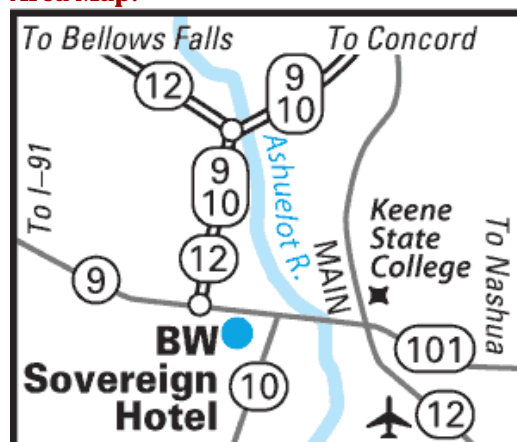

Local Weather Conditions:

[Current Weather Forecast >](#)

Area Map:

[View Interactive Map >](#)

Directions:

- From: Highways 101 and 10. South, Take Route 12, the Best Western Sovereign Hotel is located at the junction of Route 12, 101 and 10 South.
- From: Interstate 91. Take Exit 3 (9E) to Route 12 South to 10 South, to the the Best Western Sovereign Hotel.
- From: Boston. Take Route 2 West to 140 North to 12 North to 10 South, to the Best Western Sovereign Hotel
- From: East. Take 101 West to the Best Western Sovereign Hotel.

Important: Map and directions are for information purposes only. While we hope to provide the best mapping information for Best Western hotels, some mapping details may not be as accurate as we would like. Please contact hotel directly to obtain the most current and complete location information and driving directions.