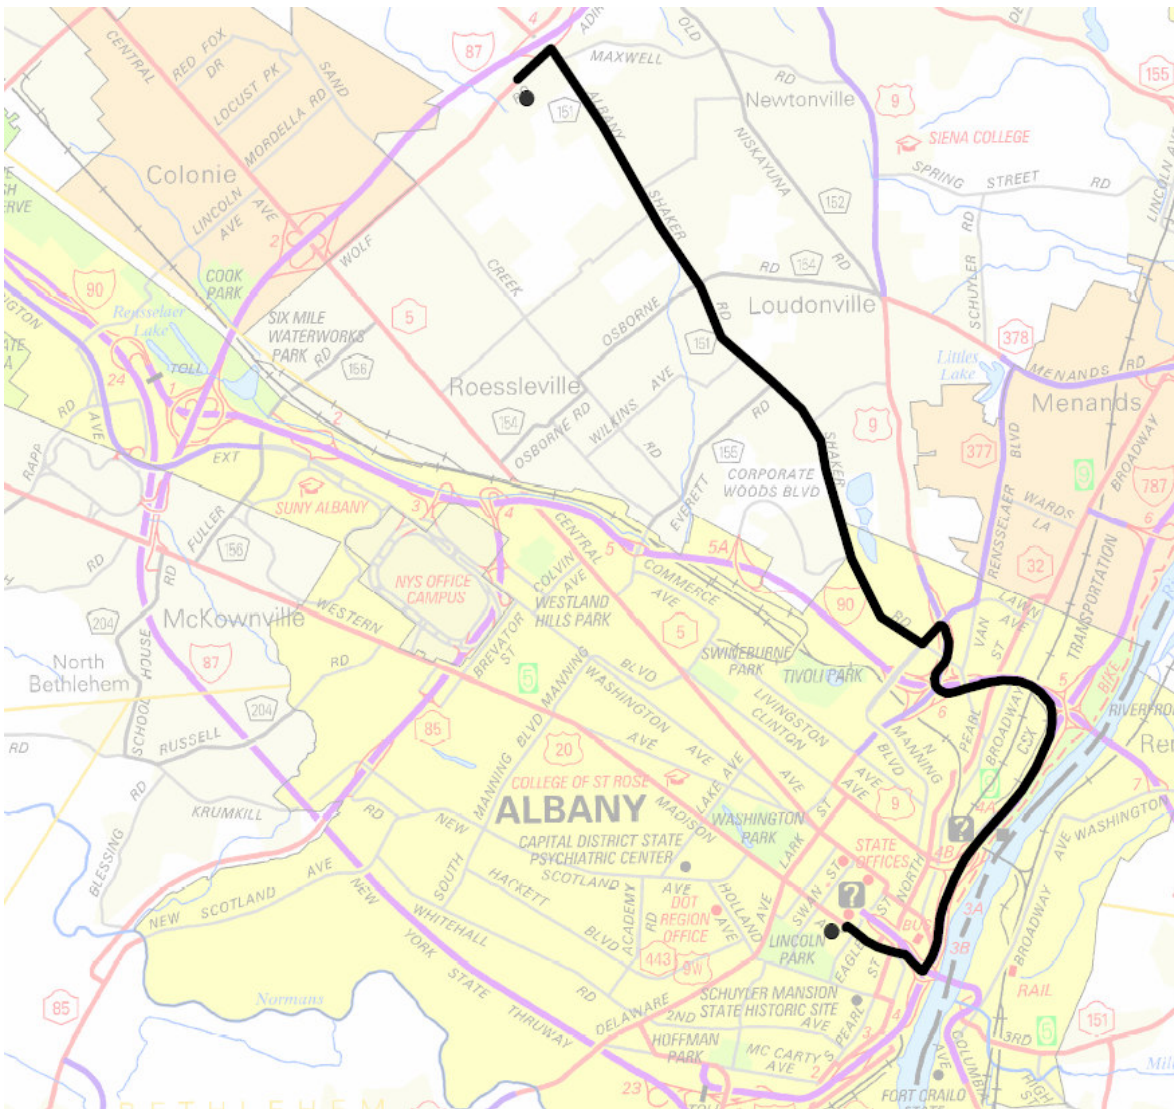

**Pre-conference Reception at the NYS State Museum
Sunday, September 30, 2007, 5:00PM – 7:30PM**

Join us for drinks, hors-d'oeuvres, and great conversation at this wonderful venue

Please note: -Food and drink limited to the Adirondack Room
-The fourth floor will close at 6:00PM, so be sure to enjoy those exhibits first (including a ride on the carousel!)

There are many ways to get from the hotel to the museum. This is the fastest and most direct (about 15 minutes):

- Exit the Holiday Inn and turn right on Wolf Road.
- At the light, turn a right onto Albany Shaker Road.
- Continue 4.5 miles and make a left onto Northern Blvd.
- Make an immediate right, following the signs to I-90 east.
- Take the first Exit to I-787 south towards Albany.
- Go 1.5 miles, and Take Exit 3B (Madison Avenue).
- Continue 0.5 miles on Madison Avenue, and park in the Cathedral parking lot on the left (parking is free on Sunday).
- The museum entrance is about 100 yards further up Madison, on the left (under the bridge).