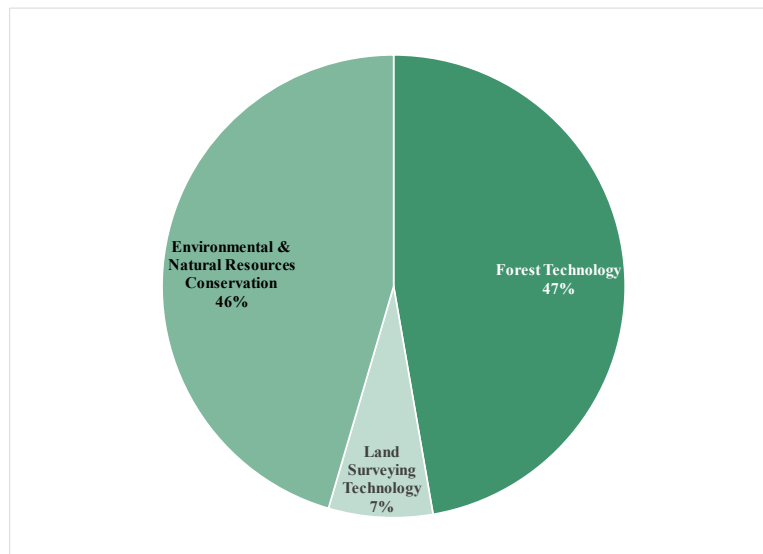

2019 Ranger School Transfer Student Fact Sheet

Ranger School Application Activity

Applicants: 119
Accepted: 55
Enrolled: 55

Fall 2019 Ranger School Enrollment: 55

2019-20 Annual Costs

	<i>In-State</i>	<i>Out of NY</i>
Tuition	$7,070	$16,980
Room	$3,700	$3,700
Board	$8,750	$8,750
Required Fees	$2,933	$2,933
Total	$22,453	$32,363

Ranger School Student Snapshot

- Average GPA: 3.16
- 33% Female, 67% Male
- 9% of transfer students identify as students of color
- Students transferred 16-20 credits to their Ranger School programs

Ranger School Transfer Students are From...

- 80% NYS Residents
- 20% non-NYS US Residents
- Students transferred from 26 colleges
- 44% transferred from SUNY institutions
- Transfer students from 9 states including NY

Entering Class Major