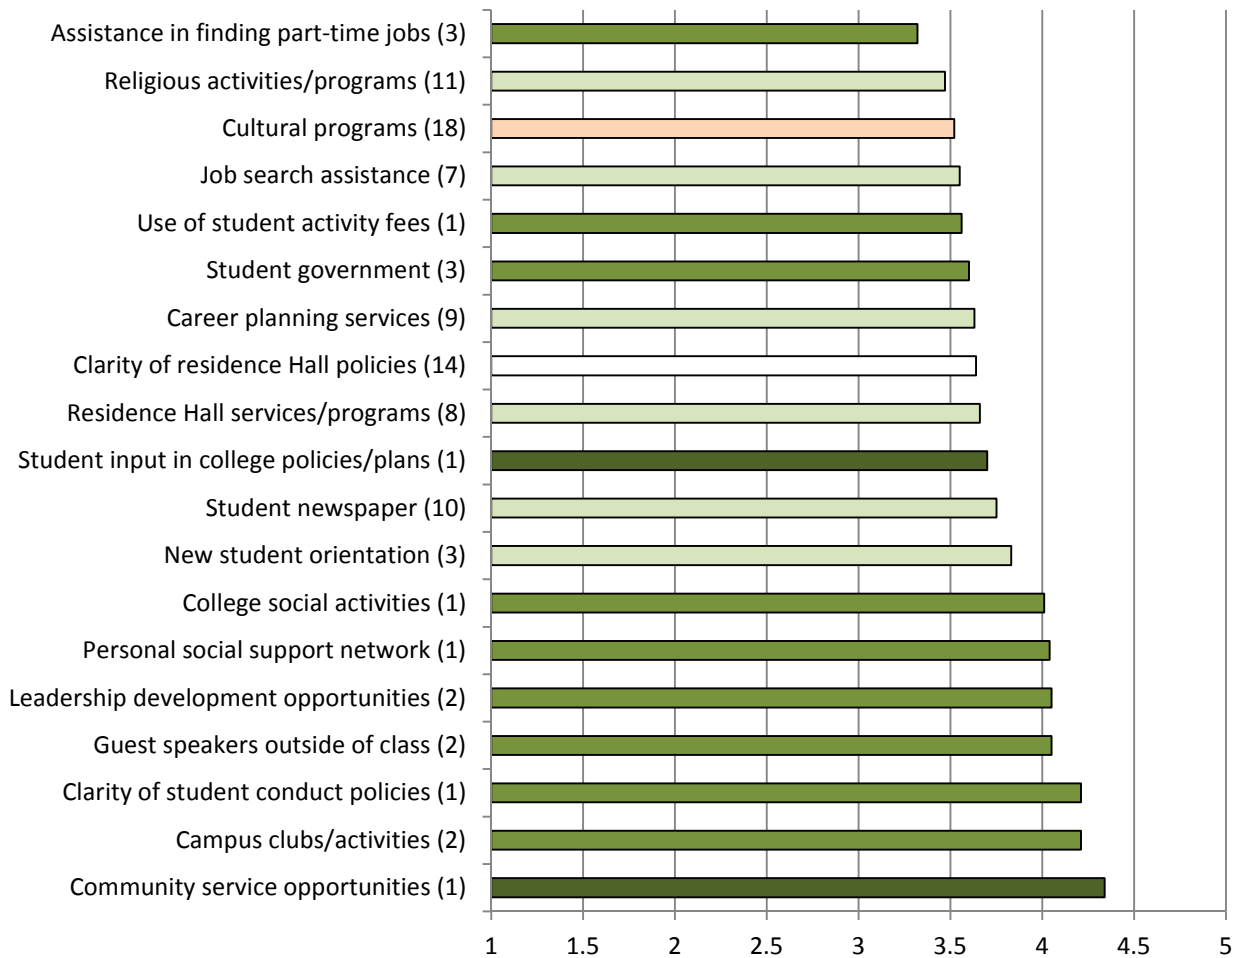

Measures of Overall Satisfaction

Satisfaction with Academic Services

Frequency of Academic Experiences

Satisfaction with Services

Satisfaction with Facilities

Health and Wellness

Student Life

Sense of Community

College Contribution to Growth & Learning

GPA Distribution

Affluence

Student Use of Time