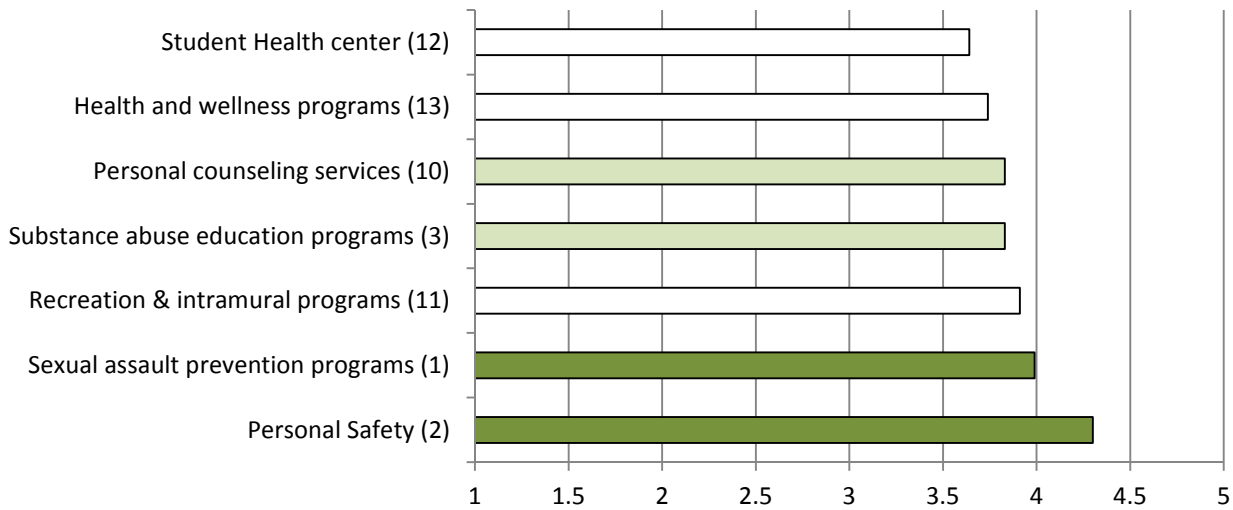

Measures of Overall Satisfaction

Satisfaction with Academic Services

Frequency of Academic Experiences

Satisfaction with Services

Satisfaction with Facilities

Health and Wellness

Student Life

Sense of Community

College Contribution to Growth & Learning

GPA Distribution

Affluence

Student Use of Time