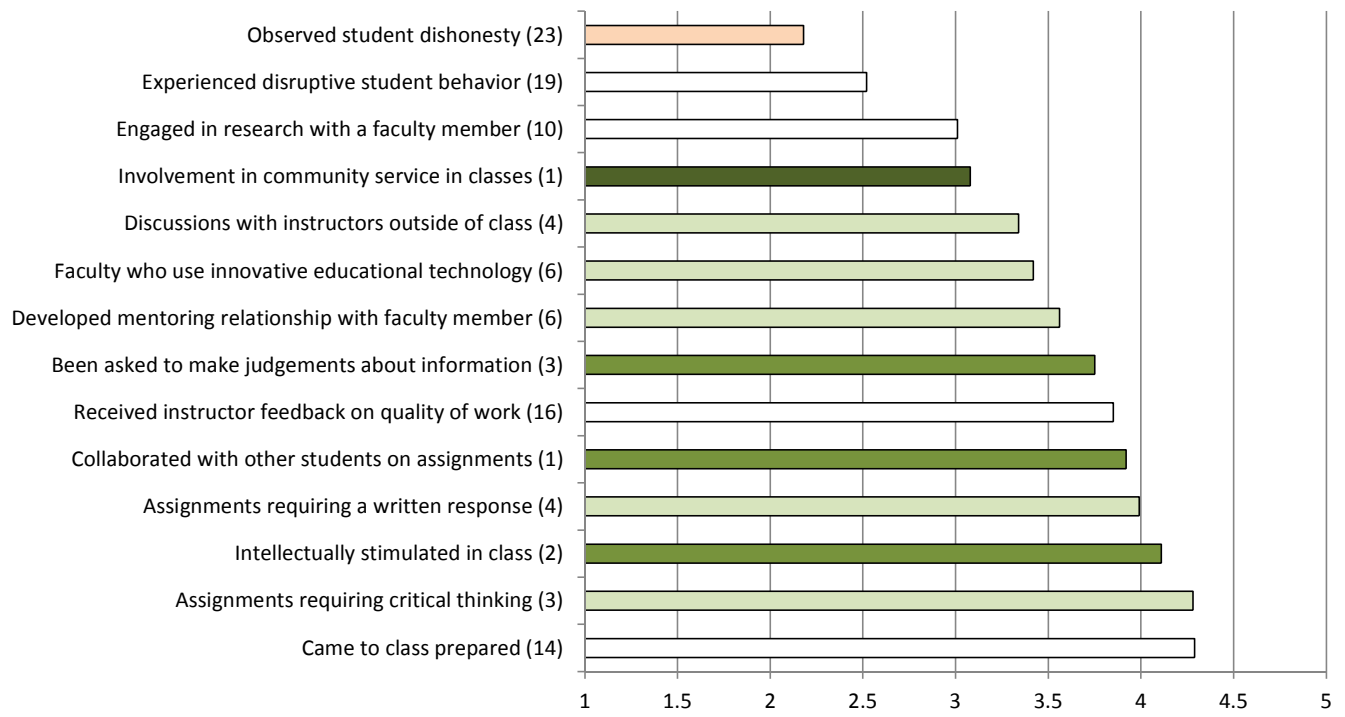

Measures of Overall Satisfaction

Satisfaction with Academic Services

Frequency of Academic Experiences

Satisfaction with Services

Satisfaction with Facilities

Health and Wellness

Student Life

Sense of Community

College Contribution to Growth & Learning

GPA Distribution

Affluence

Student Use of Time