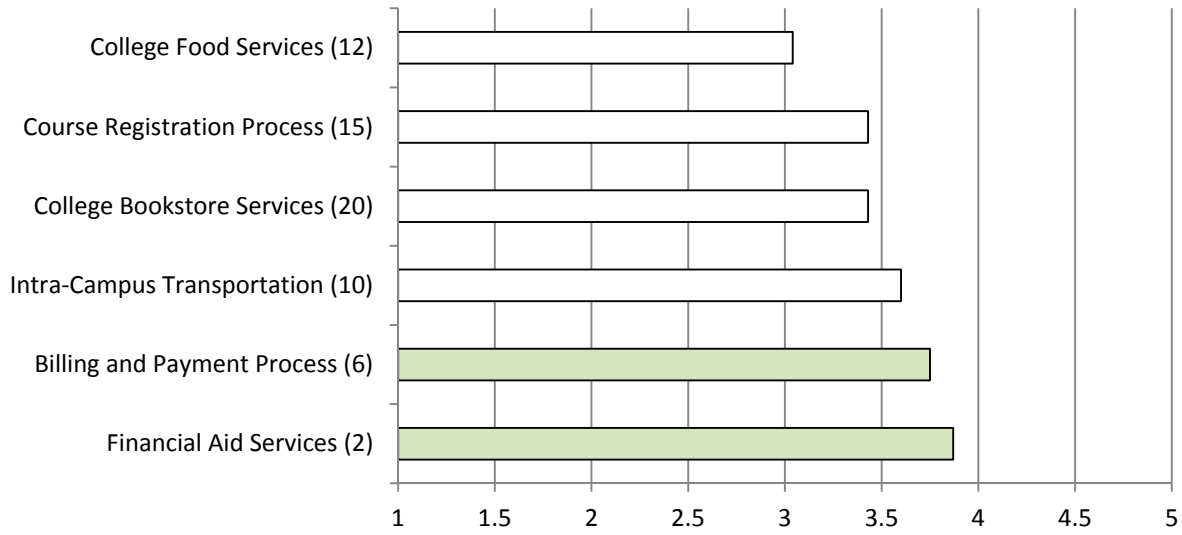

Measures of Overall Satisfaction

Satisfaction with Academic Services

Frequency of Academic Experiences

Satisfaction with Services

Satisfaction with Facilities

Health and Wellness

Student Life

Sense of Community

College Contribution to Growth & Learning

GPA Distribution

Affluence

Student Use of Time