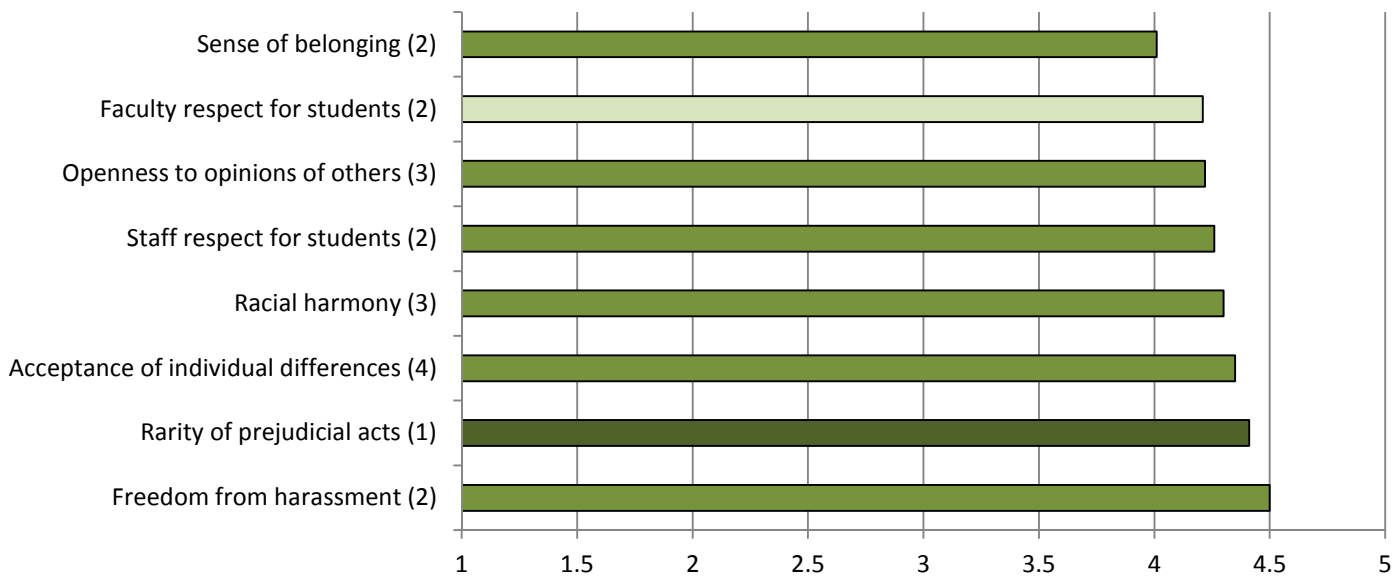

Measures of Overall Satisfaction

Satisfaction with Academic Services

Frequency of Academic Experiences

Satisfaction with Services

Satisfaction with Facilities

Health and Wellness

Student Life

Sense of Community

College Contribution to Growth & Learning

GPA Distribution

Affluence

Student Use of Time