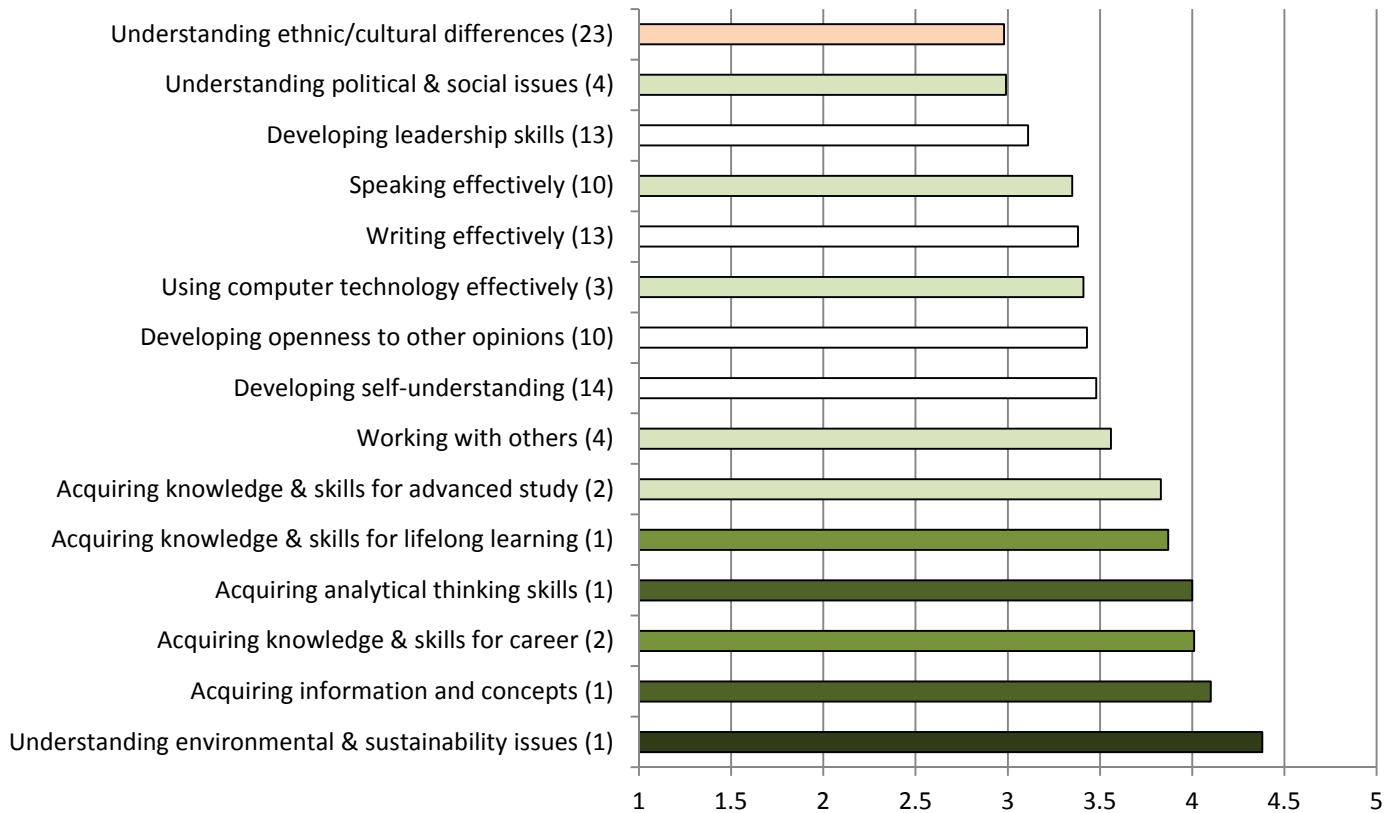

Measures of Overall Satisfaction

Satisfaction with Academic Services

Frequency of Academic Experiences

Satisfaction with Services

Satisfaction with Facilities

Health and Wellness

Student Life

Sense of Community

College Contribution to Growth & Learning

GPA Distribution

Affluence

Student Use of Time