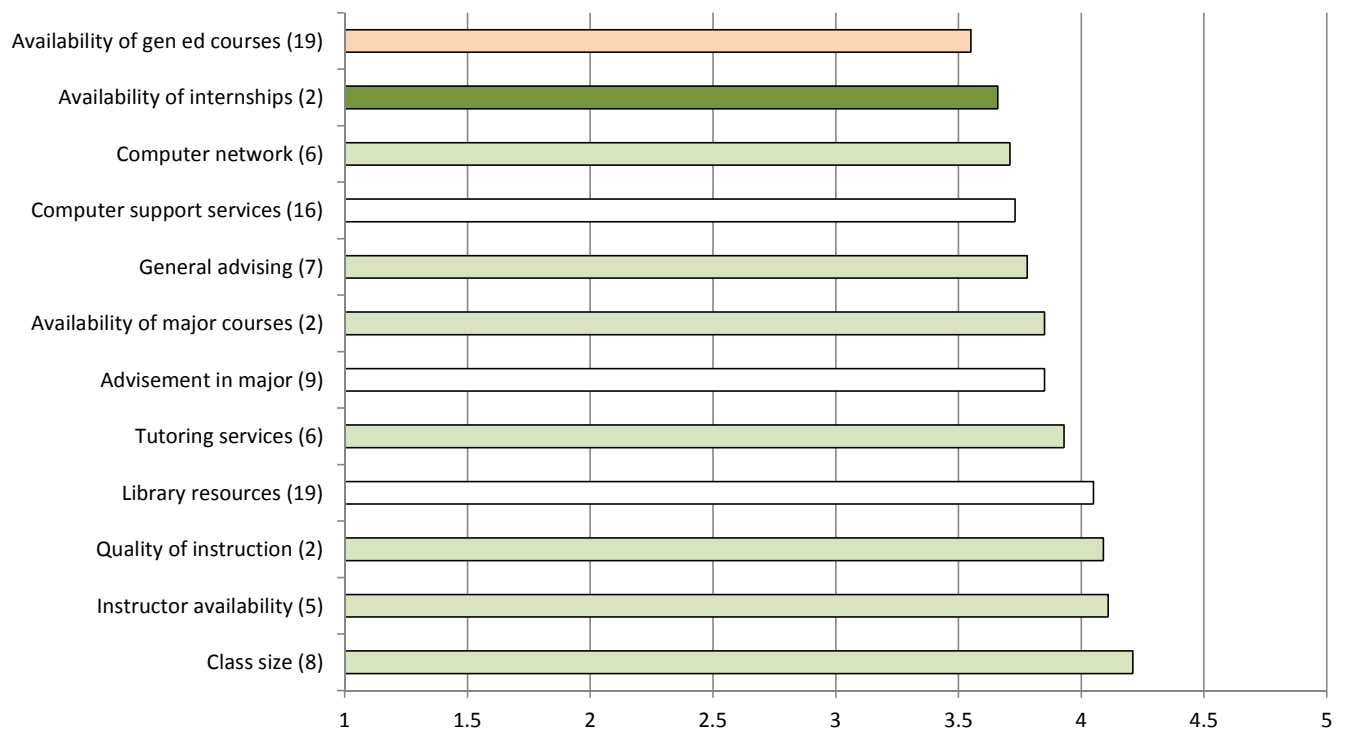

Measures of Overall Satisfaction

Satisfaction with Academic Services

Frequency of Academic Experiences

Satisfaction with Services

Satisfaction with Facilities

Health and Wellness

Student Life

Sense of Community

College Contribution to Growth & Learning

GPA Distribution

Affluence

Student Use of Time