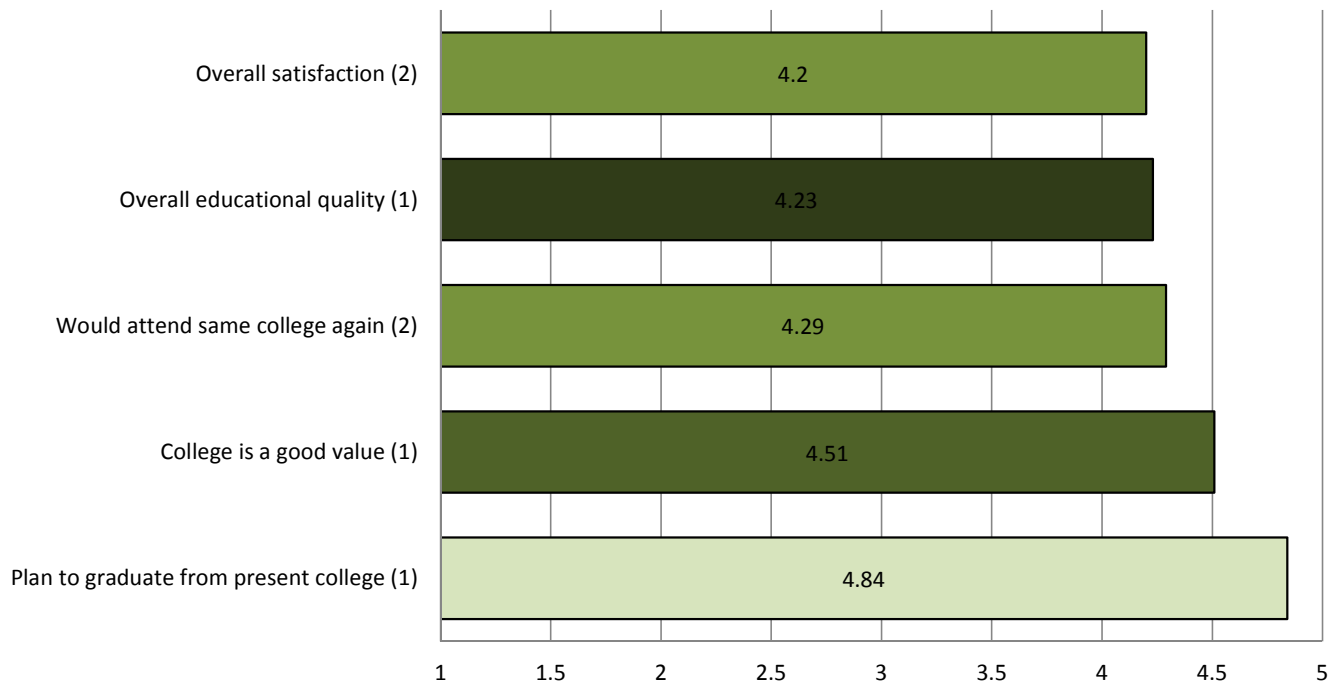

Measures of Overall Satisfaction

Satisfaction with Academic Services

Frequency of Academic Experiences

Satisfaction with Services

Satisfaction with Facilities

Health and Wellness

Student Life

Sense of Community

College Contribution to Growth & Learning

GPA Distribution

Affluence

Student Use of Time