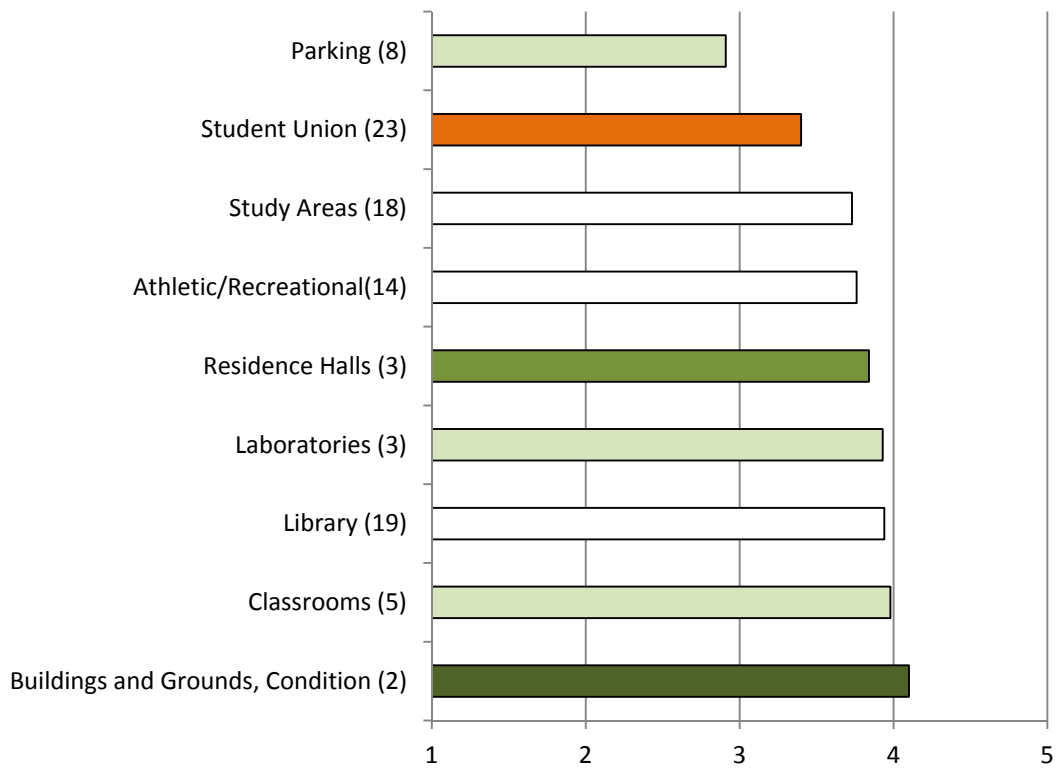

Measures of Overall Satisfaction

Satisfaction with Academic Services

Frequency of Academic Experiences

Satisfaction with Services

Satisfaction with Facilities

Health and Wellness

Student Life

Sense of Community

College Contribution to Growth & Learning

GPA Distribution

Affluence

Student Use of Time