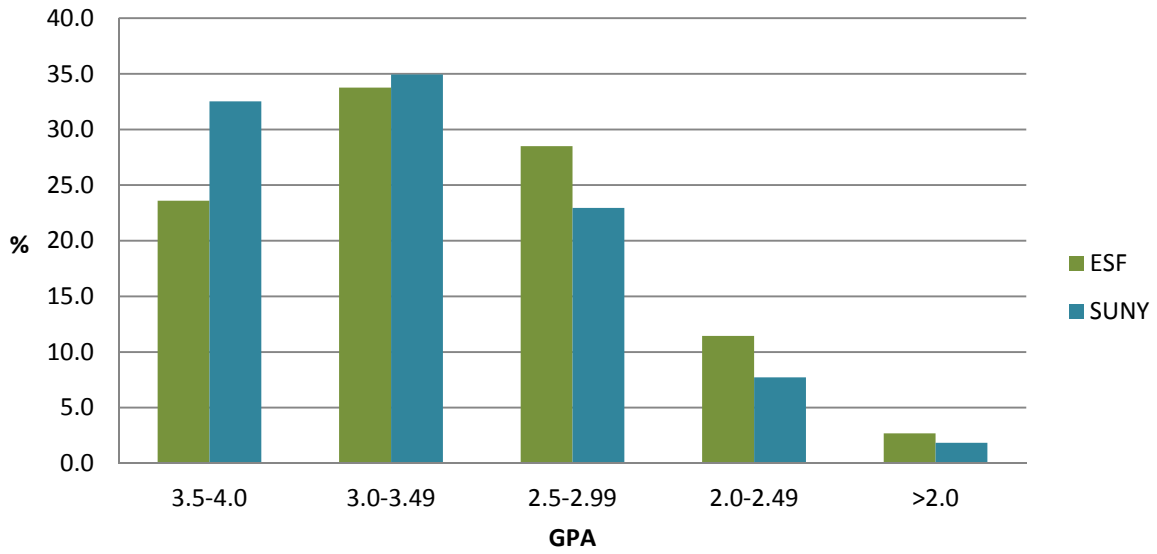

Measures of Overall Satisfaction

Satisfaction with Academic Services

Frequency of Academic Experiences

Satisfaction with Services

Satisfaction with Facilities

Health and Wellness

Student Life

Sense of Community

College Contribution to Growth & Learning

GPA Distribution

Affluence

Student Use of Time