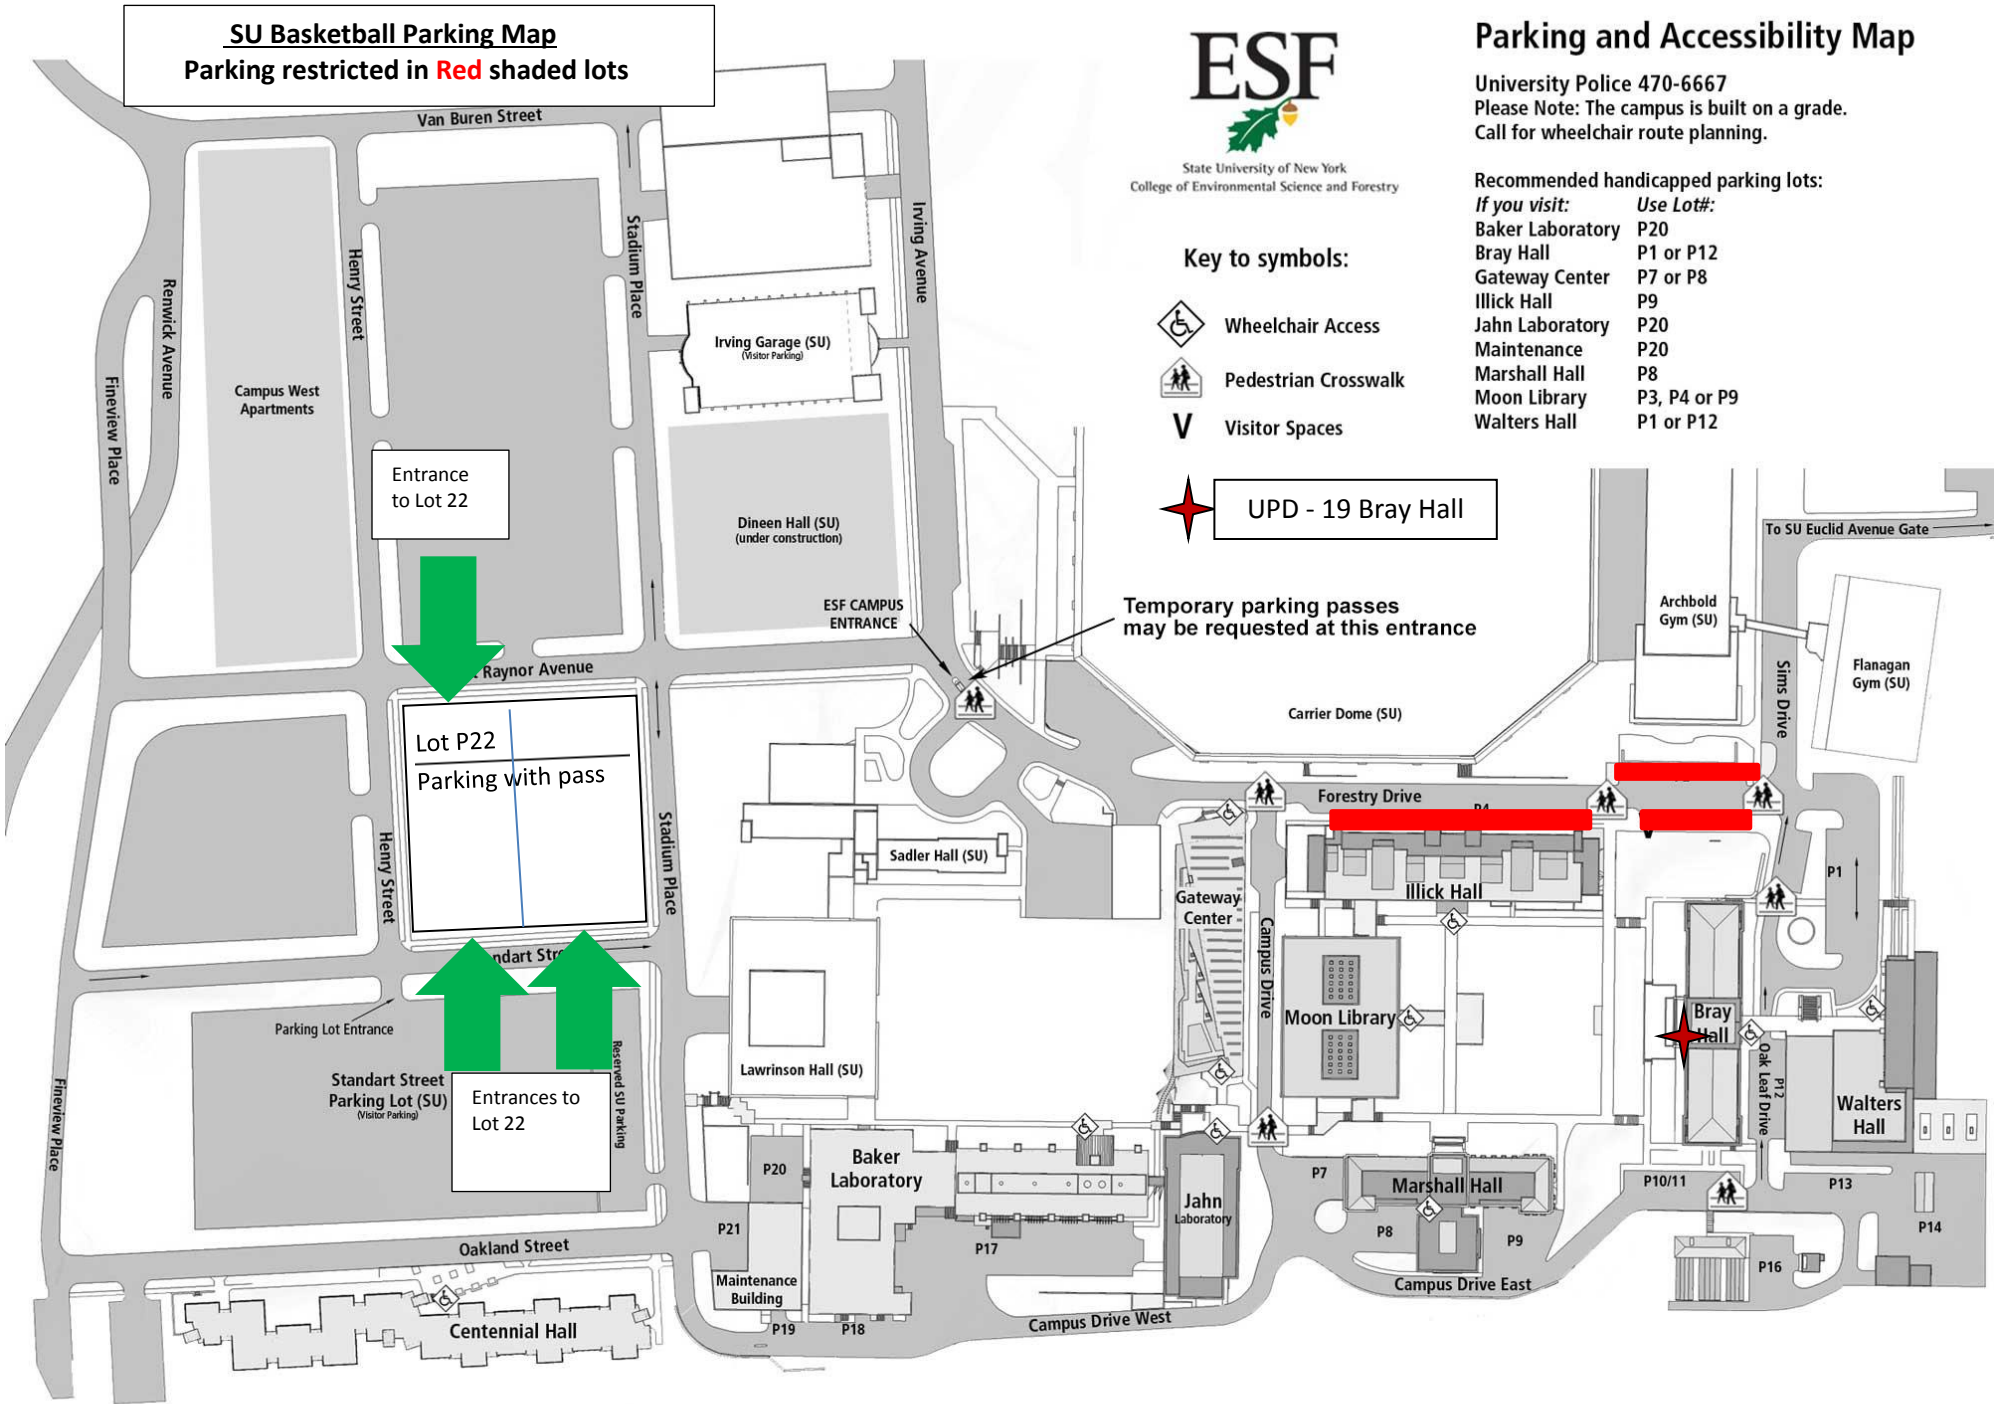

Recommended handicapped parking lots:

If you visit:	Use Lot#:
Baker Laboratory	P20
Bray Hall	P1 or P12
Gateway Center	P7 or P8
Illick Hall	P9
Jahn Laboratory	P20
Maintenance	P20
Marshall Hall	P8
Moon Library	P3, P4 or P9
Walters Hall	P1 or P12

Key to symbols:

- Wheelchair Access
- Pedestrian Crosswalk
- Visitor Spaces

UPD - 19 Bray Hall

Temporary parking passes may be requested at this entrance

Entrance to Lot 22

Lot P22
 Parking with pass

Entrances to Lot 22

Parking Lot Entrance

Standart Street Parking Lot (SU) (Visitor Parking)

Reserved SU parking

Oakland Street

Centennial Hall

Irving Garage (SU) (Visitor Parking)

Dineen Hall (SU) (under construction)

ESF CAMPUS ENTRANCE

Sadler Hall (SU)

Lawrinson Hall (SU)

Baker Laboratory

Gateway Center

Moon Library

Jahn Laboratory

Marshall Hall

Bray Hall