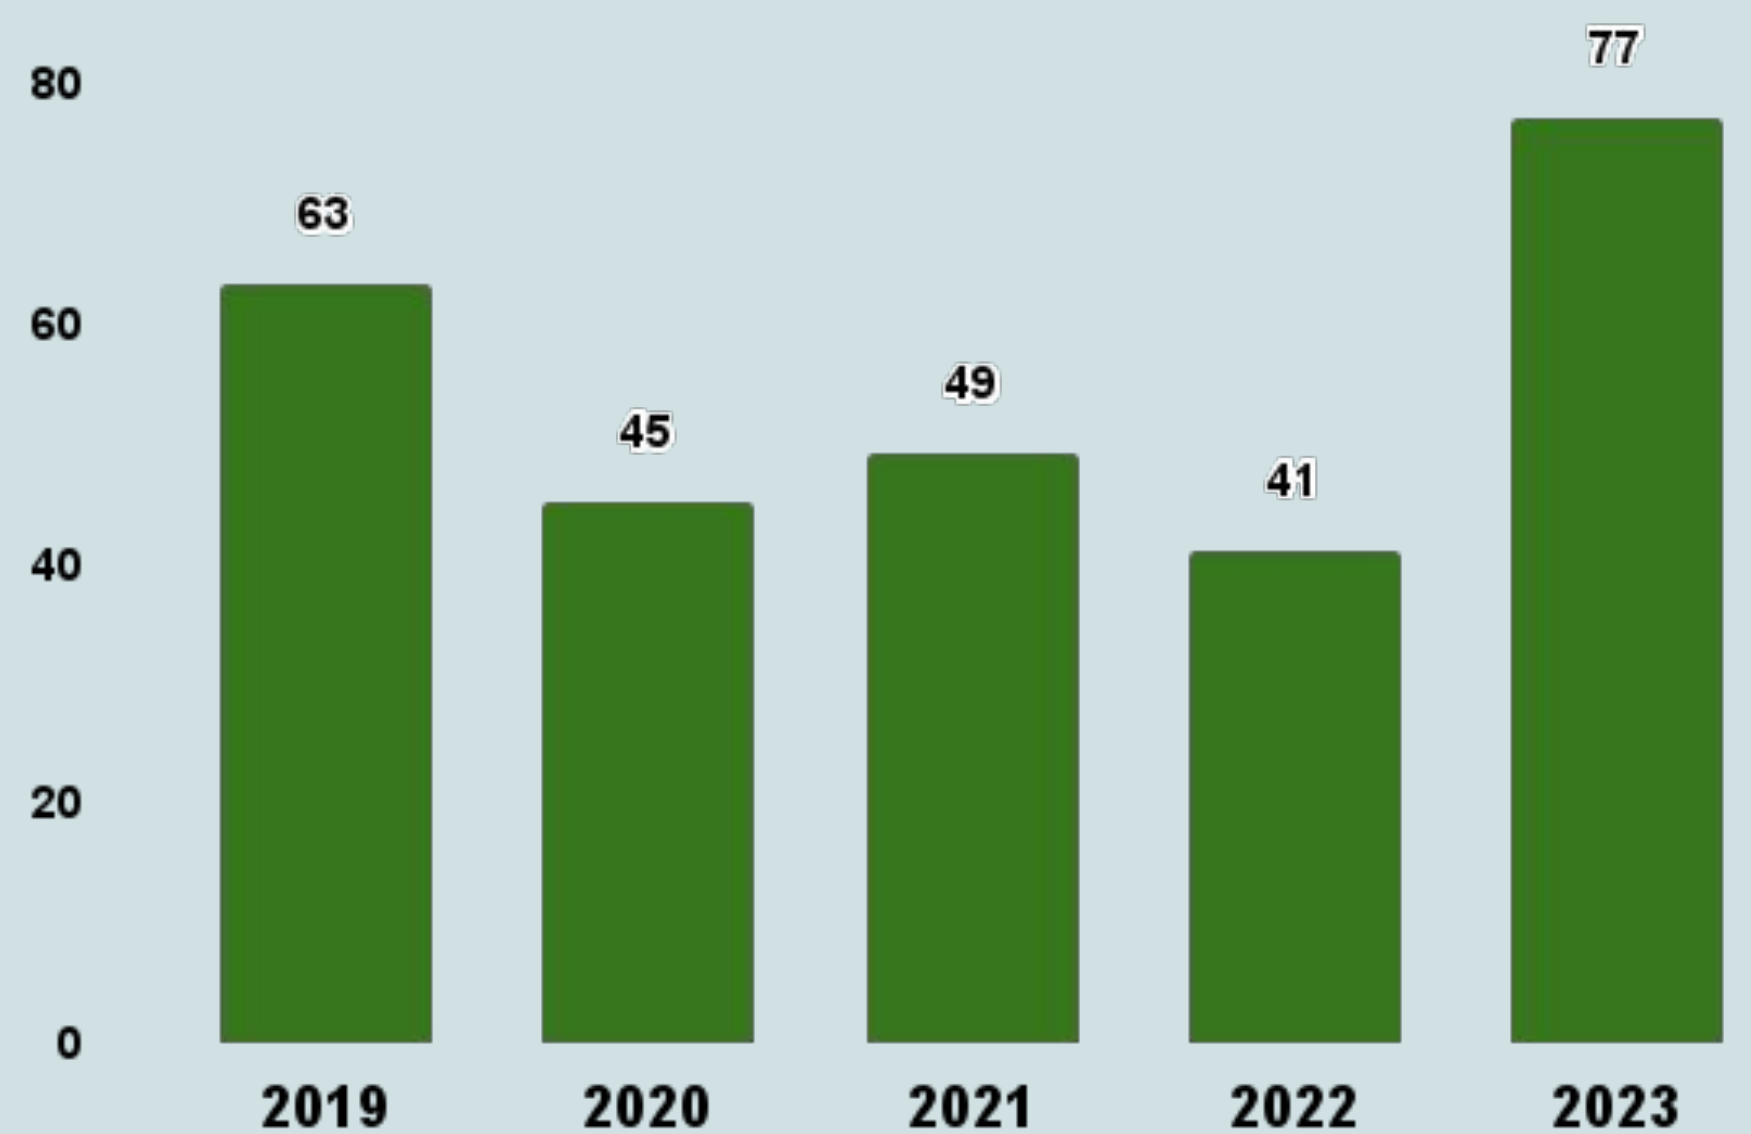

Conesus Lake State Marine Park

2023 Watercraft Inspection Steward Program

2023 Season Totals	
Number of inspections	3,895
Total number of boats	4,479
Boats per day (average)	76.7
Total hours worked	584
Number of people interacted with	10,734
Average group size	2.4
Number of states launch users came from	22
Boater agreement rate	100%
Boats with organisms found	1,338
Invasive species specimens intercepted	675
Percentage of boaters who took AIS spread prevention measures prior to arrival	63.4%
Number of new commitments to CDD	2,303

Average Number of Boats per Day (2019-2023)