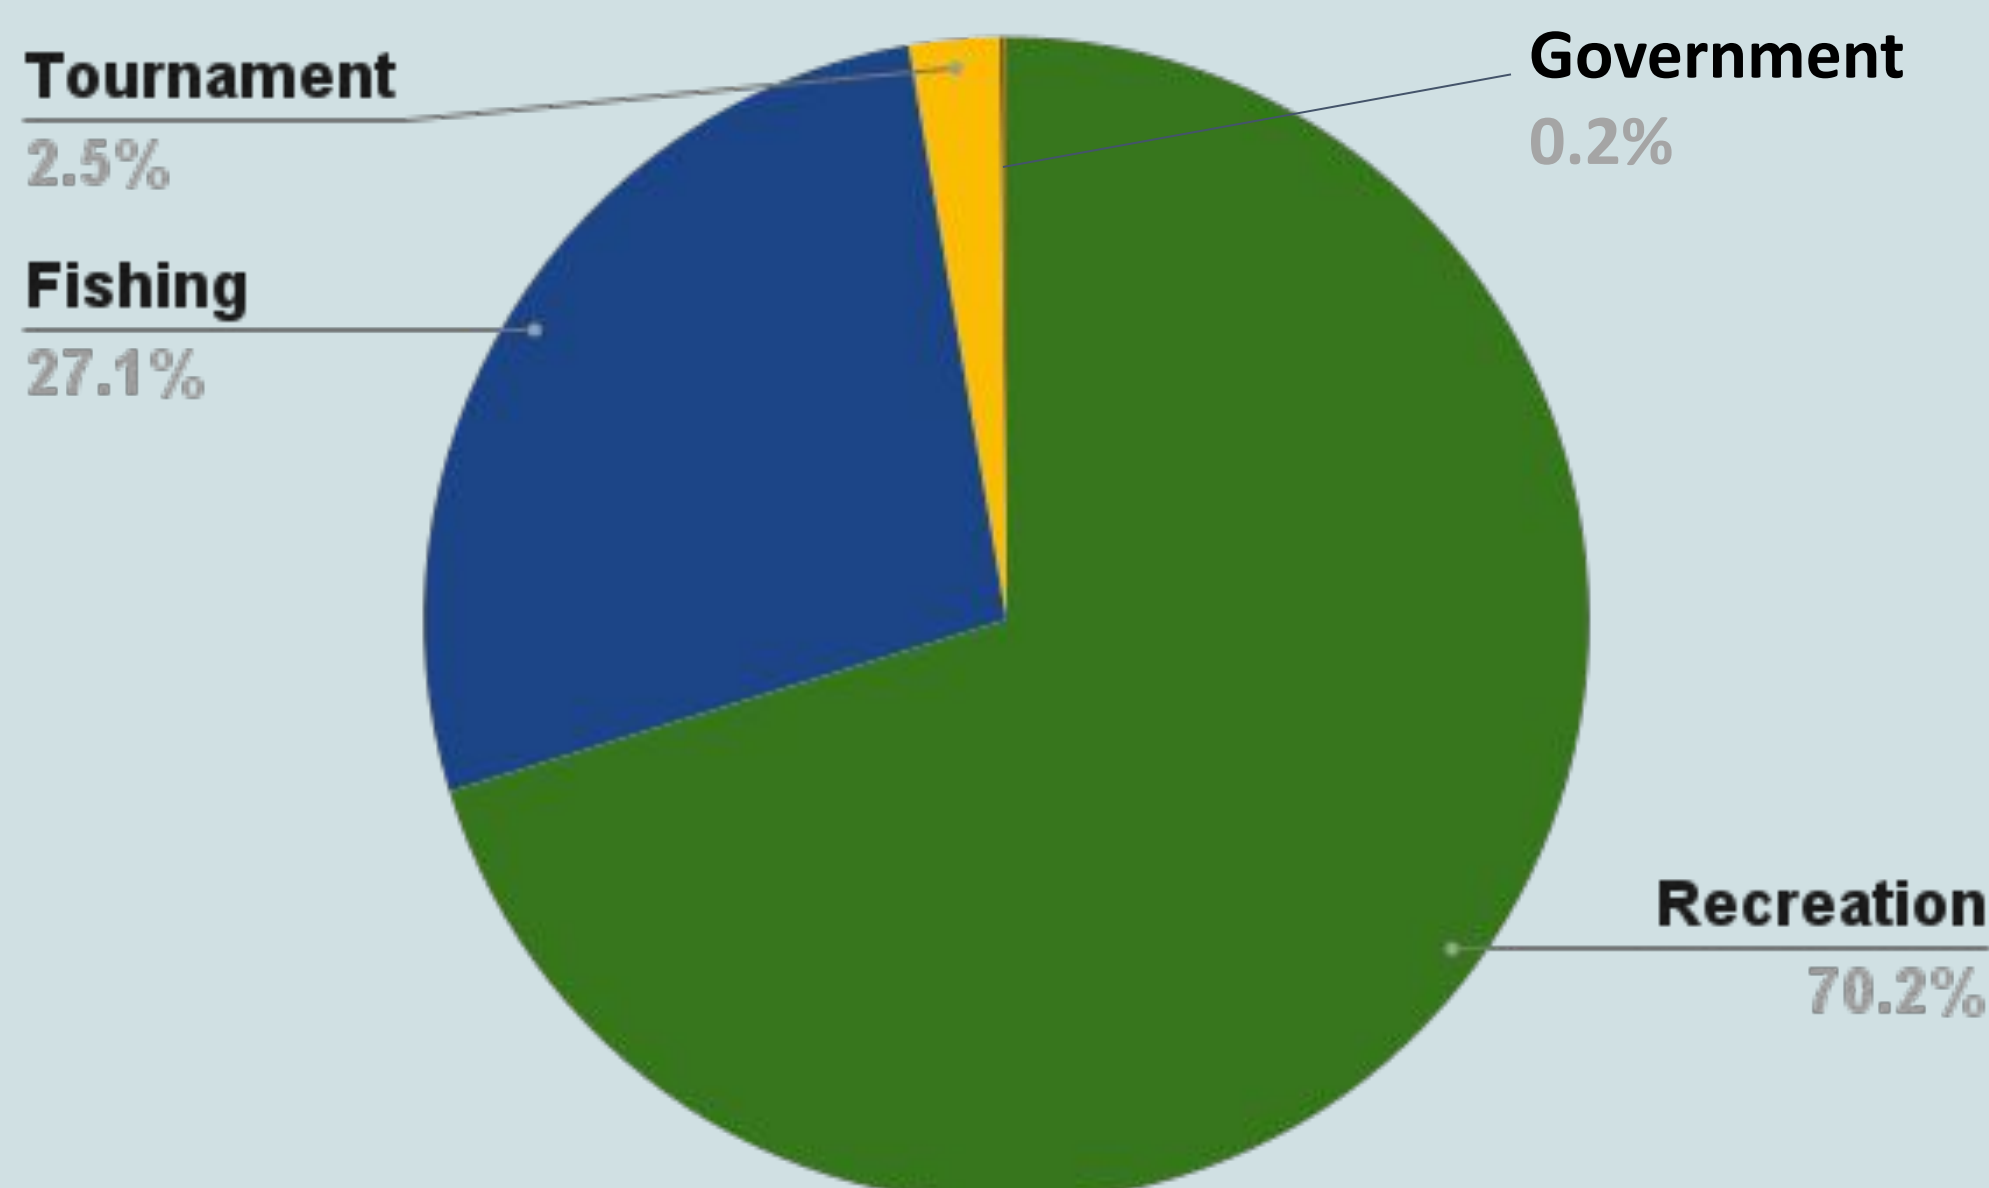

Conesus Lake State Marine Park

2023 Watercraft Inspection Steward Program

2023 Season Totals	
Number of inspections	3,895
Total number of boats	4,479
Boats per day (average)	76.7
Total hours worked	584
Number of people interacted with	10,734
Average group size	2.4
Number of states launch users came from	22
Boater agreement rate	100%
Boats with organisms found	1,338
Invasive species specimens intercepted	675
Percentage of boaters who took AIS spread prevention measures prior to arrival	63.4%
Number of new commitments to CDD	2,303

Average Number of Boats per Day (2019-2023)

Native Species Found During Inspections:
Eel Grass, Native Pondweed, Coontail, Native Waterlily

3,895 Inspections
10,734 People Reached
675 Aquatic Invasive Species Intercepted

Invasive Species Found During Inspections:
Eurasian Watermilfoil, Zebra Mussel, Curly-Leaf Pondweed, Brittle Naiad, Starry Stonewort

Visit Purpose

One of our 2023 Conesus Lake stewards, Emily, at the launch ready to educate