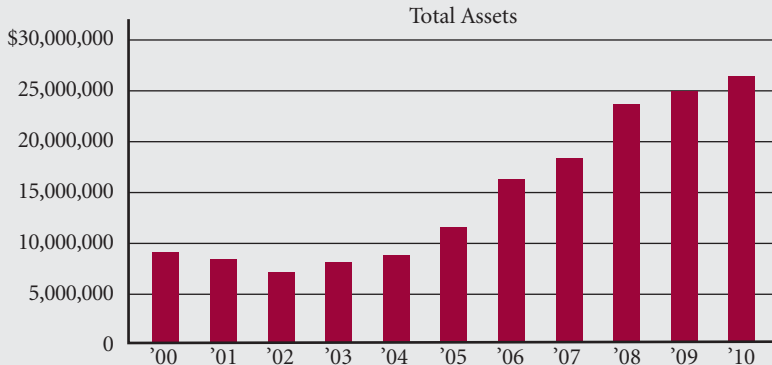

(Graduates of the last decade are eligible with a monthly gift of at least $19.11)

Platinum Members

- Richard J. Ahearn '74
- Jesse M. Fink '79 &
  Elizabeth C. Mitchell-Fink '79

Gold Members

- Robert F. Bangert '47
- Bill & Carol Dugan
- Donald R. Heady '58
- Alan W. Larson '60
- William L. McGarry, Jr.
- Arne I. Thomsson '50

Sustaining Members

- Lew & Dawn Allyn
- Edward J. Audi
- Diana J. Bendz '68
- William R. Bentley
- Bruce C. '73 & Cynthia Bongarten
- Aaron D. '04 and
  Jennifer F. Bosworth '04
- Michael R. Brower
- Craig & Carol Buckhout
- Kay A. Buschle
- Stephen Y. L. Chow
- Daniel P. Cooke '55
- George W. Curry
- Michael T. '00 & Barbara Dugan
- Elizabeth & William Elkins
- Larry English
- Jill E. Ferguson '00
- Robert French
- Alan M. Gordon '74
- Brenda & Eric Greenfield
- Robert M. Hick '54
- Michael Kelleher

- Larry & Mary Leatherman
- Edward F. Littlehales '42
- John D. & Candace Marsellus
- William H. McAvoy
- Lowell W. McBurney '85
- Alfred F. Miesemer '83
- Elsbeth W. Morgan
- Neil & Joanne Murphy
- Rick & Julie Pooler
- Joseph L. Rufo
- Robert M. Sand '50
- Richard C. Saunders '50
- Herbert Seidel '43
- Raymond M. Smith '52
- Neil J. Stout '42
- Leslie Talbot
- Dale L. Travis '59
- Paul G. Tremont '78
- William H. Trice '55
- Robert Wall '47
- Chun J. Wang
- Christine Wendel '76
- Maureen C. Zupan

Thanks to our generous donors the assets of the ESF College Foundation have experienced tremendous growth in the last 10 years and now total more than $29 million.