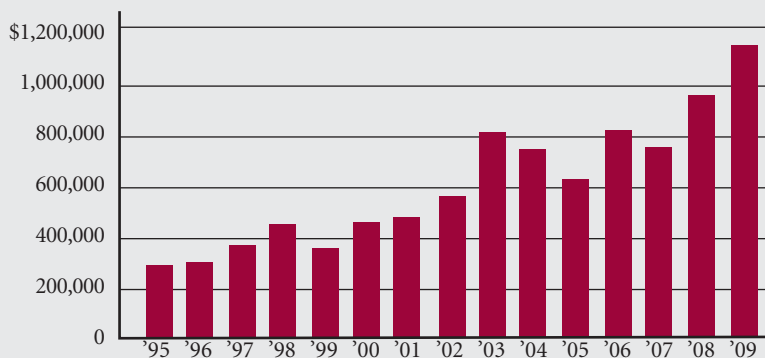

The annual financial support provided by the ESF College Foundation to SUNY-ESF academic programs and student scholarships continues to grow due to the support of our loyal donors.

Edward J. Hogan
 Roy D. Hopke
 Paul A. Horgen
 Kenneth J. Kasprzyk
 Donald C. Keefer
 Thomas A. Kieffer
 Robert E. Lamoy
 Charles W. Leach
 John L. Litzenberger
 Paul W. Lock
 Paul G. MacDonald
 Anthony J. Miller
 John L. Nieber
 Clifford P. Ohmart
 Darrell C. Osterhoudt
 R. Bruce Oswald
 Robert D. Pederson
 Paul M. Rebis
 Scott D. Shupe
 Leonard A. Smith
 Carl A. Thuesen
 Victor F. Wehnau
 Thomas L. Wendt
 William A. White
 Thomas H. Whitlow
 David F. Witschi
 Charles H. Youmell
 Walter F. Zelie