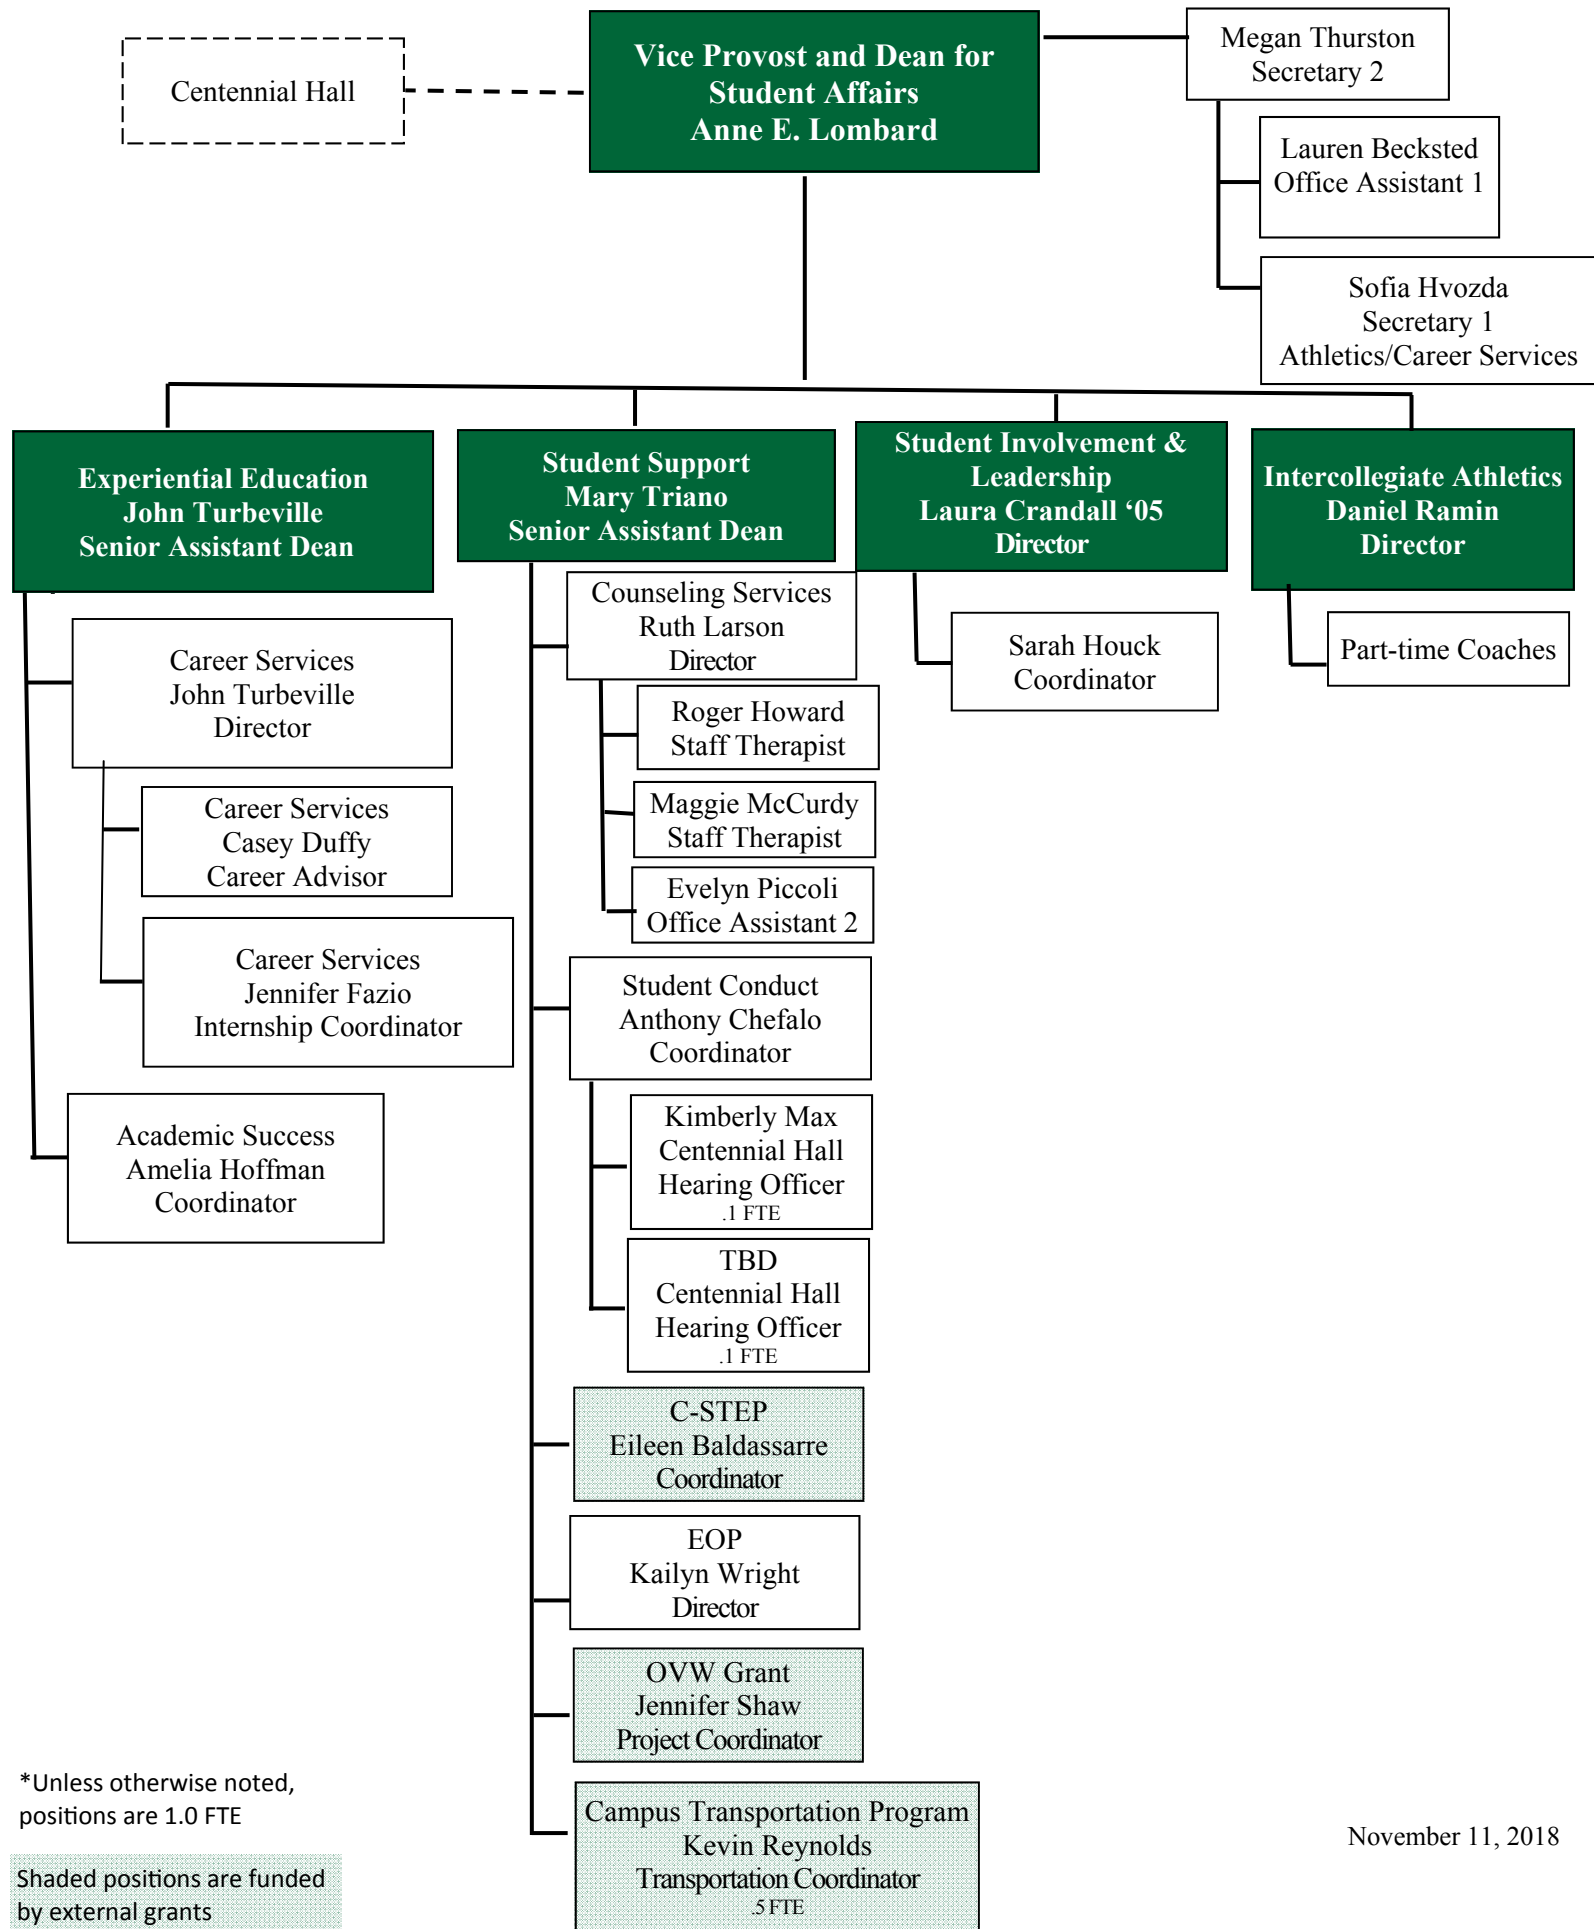

**SUNY College of Environmental Science and Forestry
Division of Student Affairs**

*Unless otherwise noted, positions are 1.0 FTE

Shaded positions are funded by external grants