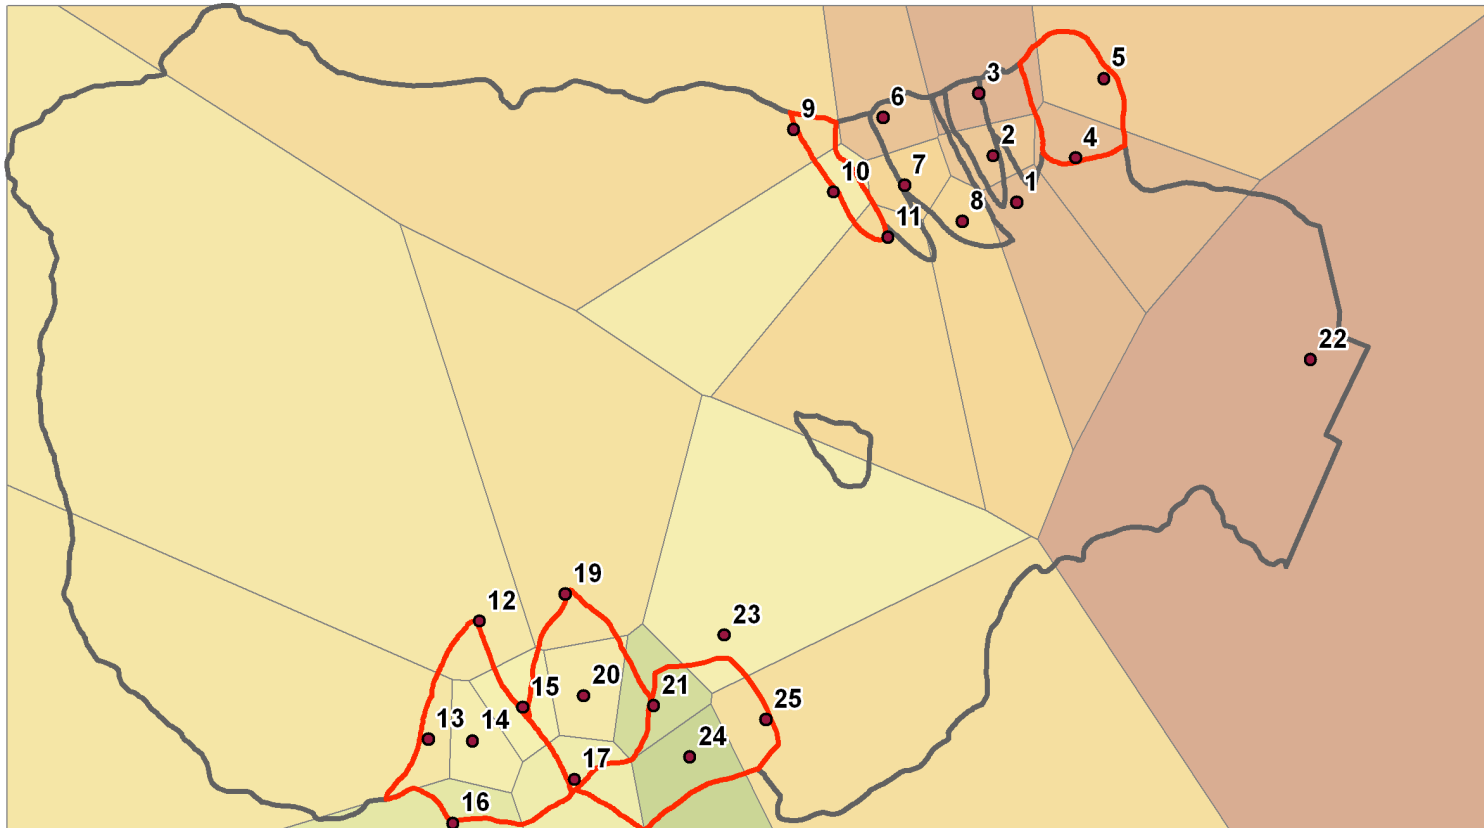

Thiessen Polygons

Legend

- Precipitation gages
- 🔴 Watersheds of interest

Inverse Distance Weighting

Legend

- Precipitation gages
- 🔴 Watersheds of interest

Kriging

Legend

- Precipitation gages
- 🔴 Watersheds of interest

Spline

Legend

- Precipitation gages
- 🔴 Watersheds of interest

Regression - Longitude & Elevation

Legend

- Precipitation gages
- 🔴 Watersheds of interest