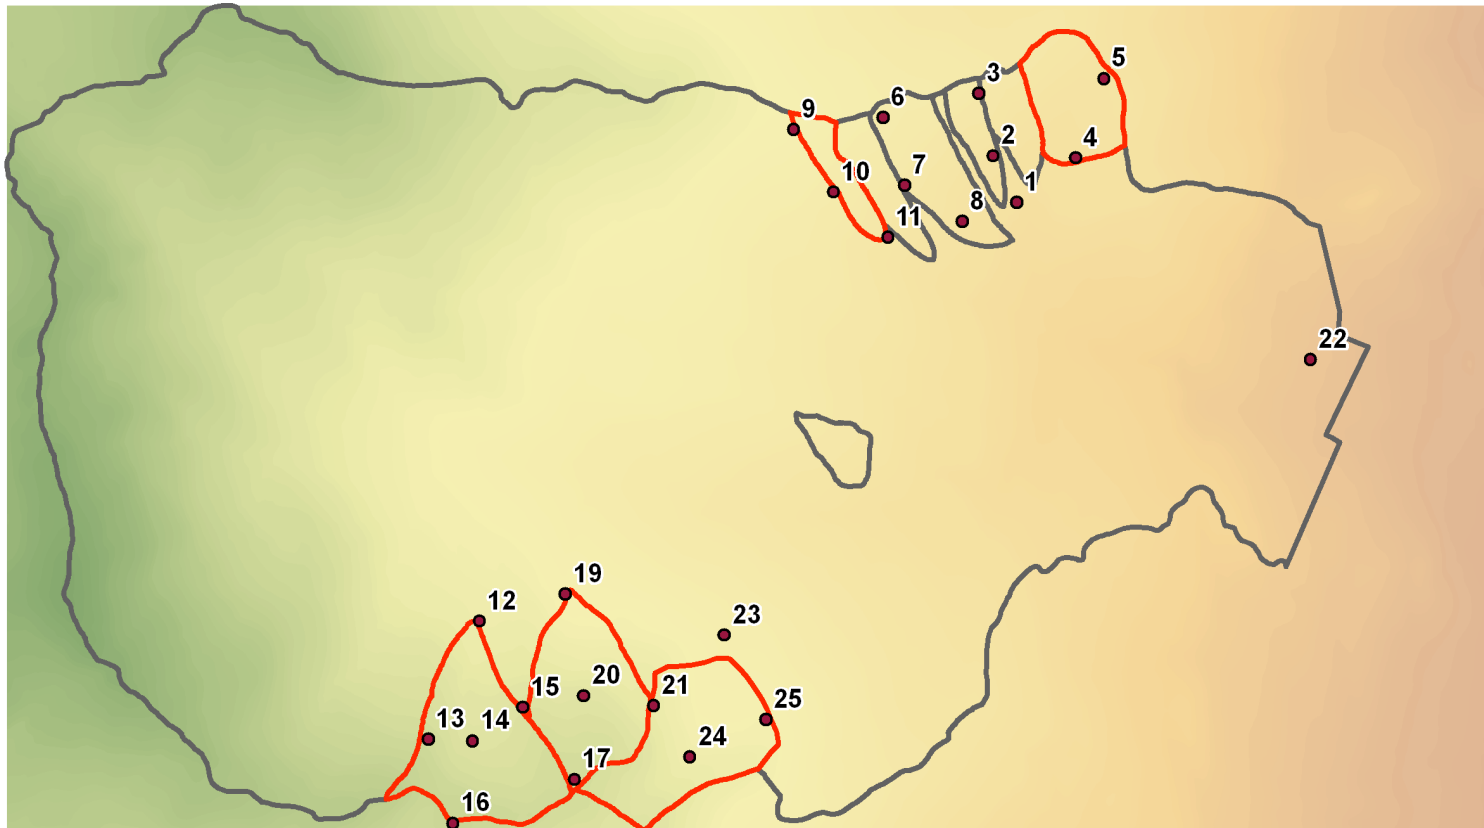

Thiessen Polygons

Legend

- Precipitation gages
- 🔴 Watersheds of interest

Inverse Distance Weighting

Legend

- Precipitation gages
- 🔴 Watersheds of interest

Kriging

Legend

- Precipitation gages
- 🔴 Watersheds of interest

Spline

Legend

- Precipitation gages
- 🔴 Watersheds of interest

Regression - Longitude & Elevation

Legend

- Precipitation gages
- 🔴 Watersheds of interest