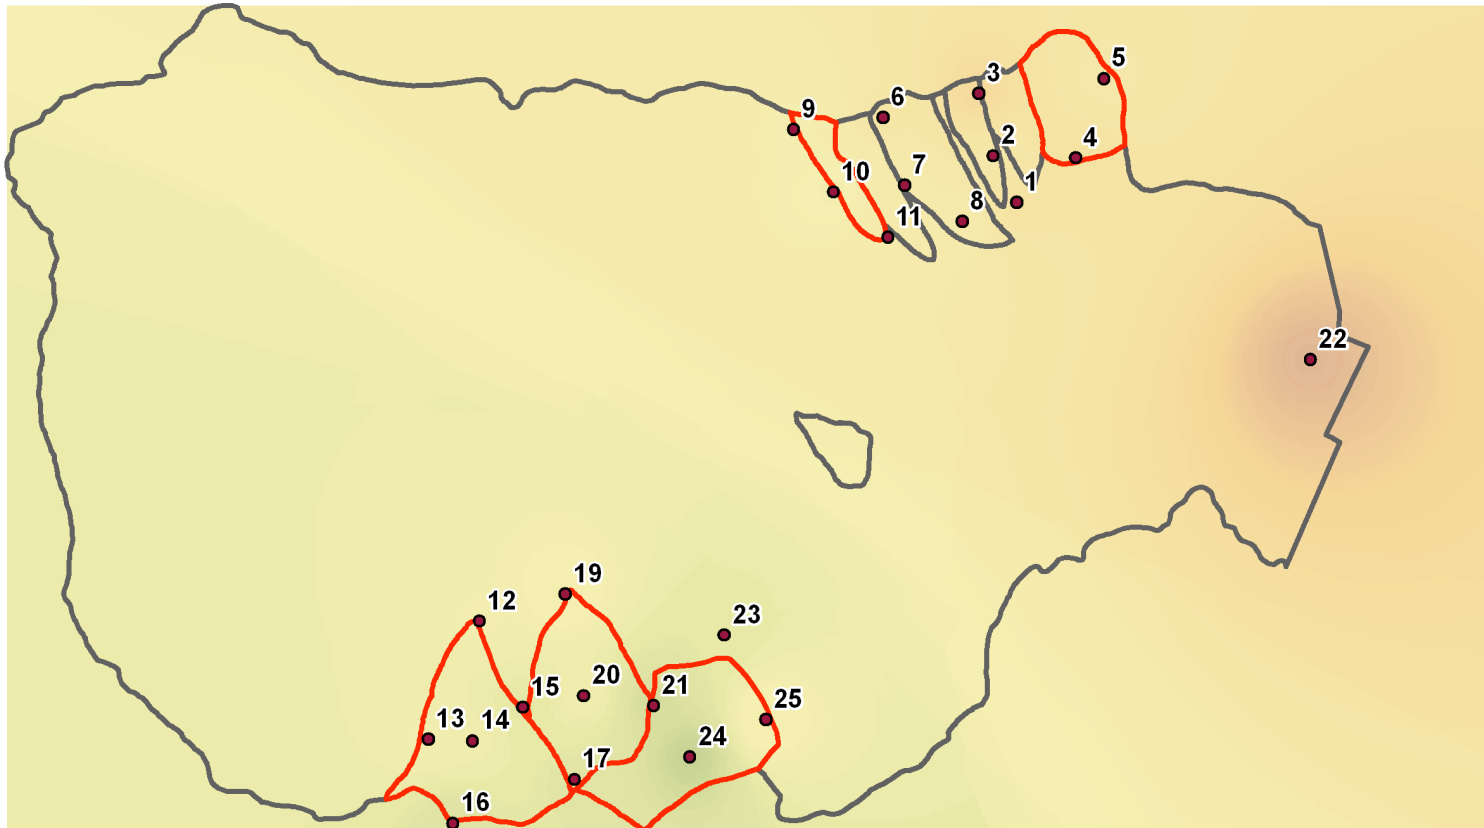

Thiessen Polygons

Legend

- Precipitation gages
- 🔴 Watersheds of interest

Inverse Distance Weighting

Legend

- Precipitation gages
- 🔴 Watersheds of interest

Kriging

Legend

- Precipitation gages
- 🔴 Watersheds of interest

Spline

Legend

- Precipitation gages
- 🔴 Watersheds of interest

Regression - Longitude & Elevation

Legend

- Precipitation gages
- 🔴 Watersheds of interest