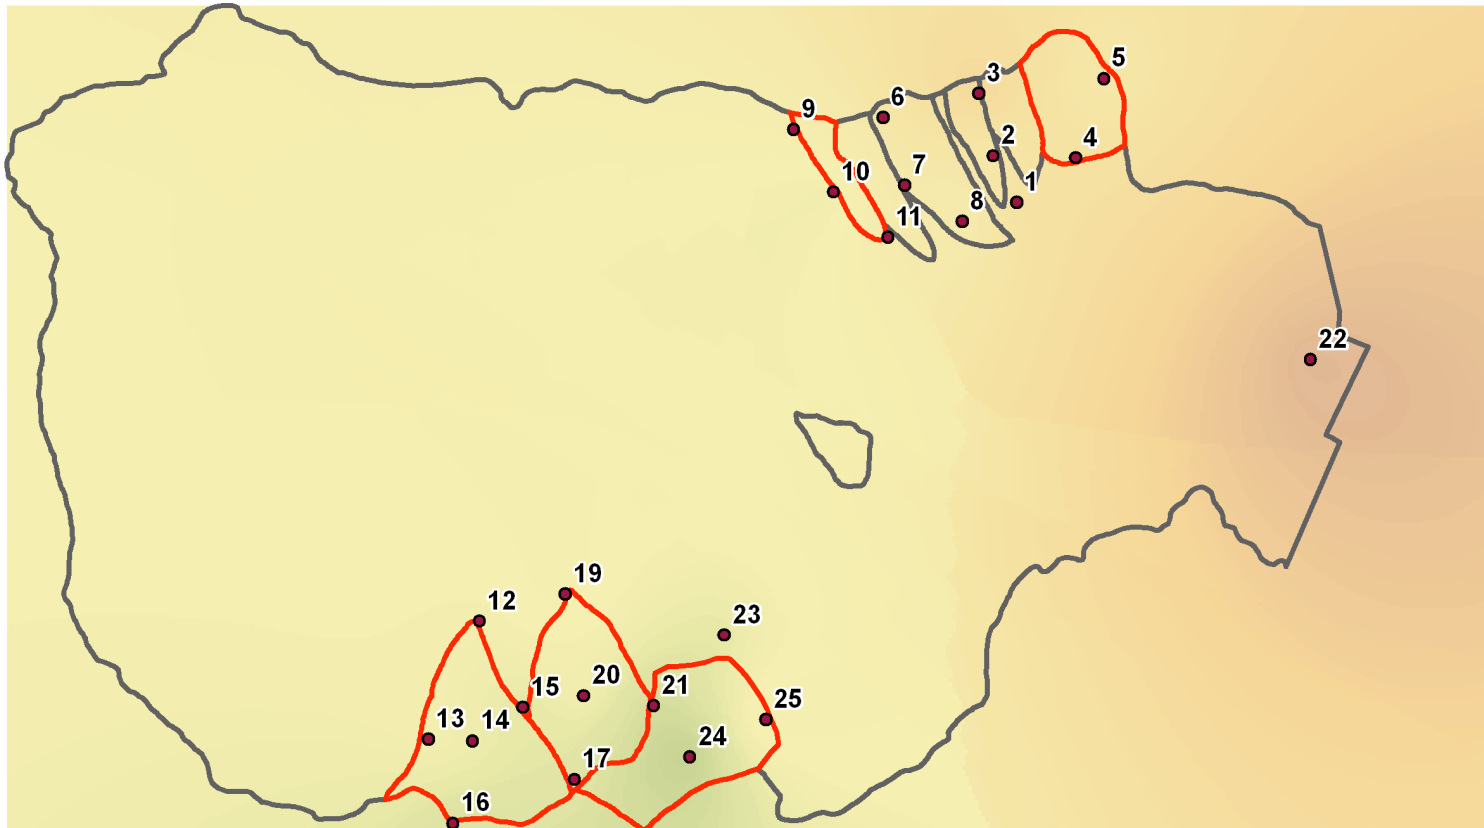

Thiessen Polygons

Legend

- Precipitation gages
- 🔴 Watersheds of interest

Inverse Distance Weighting

Legend

- Precipitation gages
- 🔴 Watersheds of interest

Kriging

Legend

- Precipitation gages
- 🔴 Watersheds of interest

Spline

Legend

- Precipitation gages
- 🔴 Watersheds of interest

Regression - Longitude & Elevation

Legend

- Precipitation gages
- 🔴 Watersheds of interest