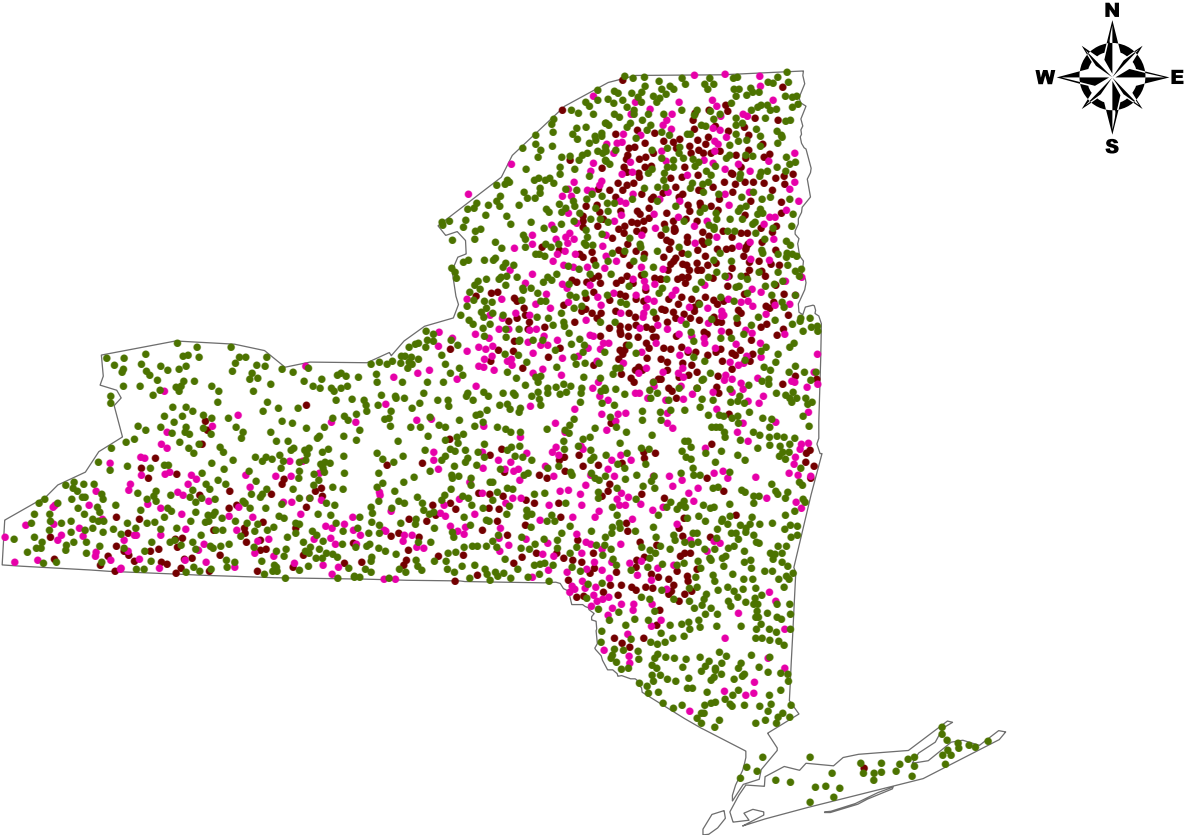

FIA Distribution of Advanced American Beech Seedlings in NYS

- Legend**
- American Beech (0 seedlings/plot)
 - American Beech (1-5 seedlings/plot)
 - American Beech (6+ seedlings/plot)
 - New York State Boundary

0 25 50 100 150 200 Miles

Figure 3.