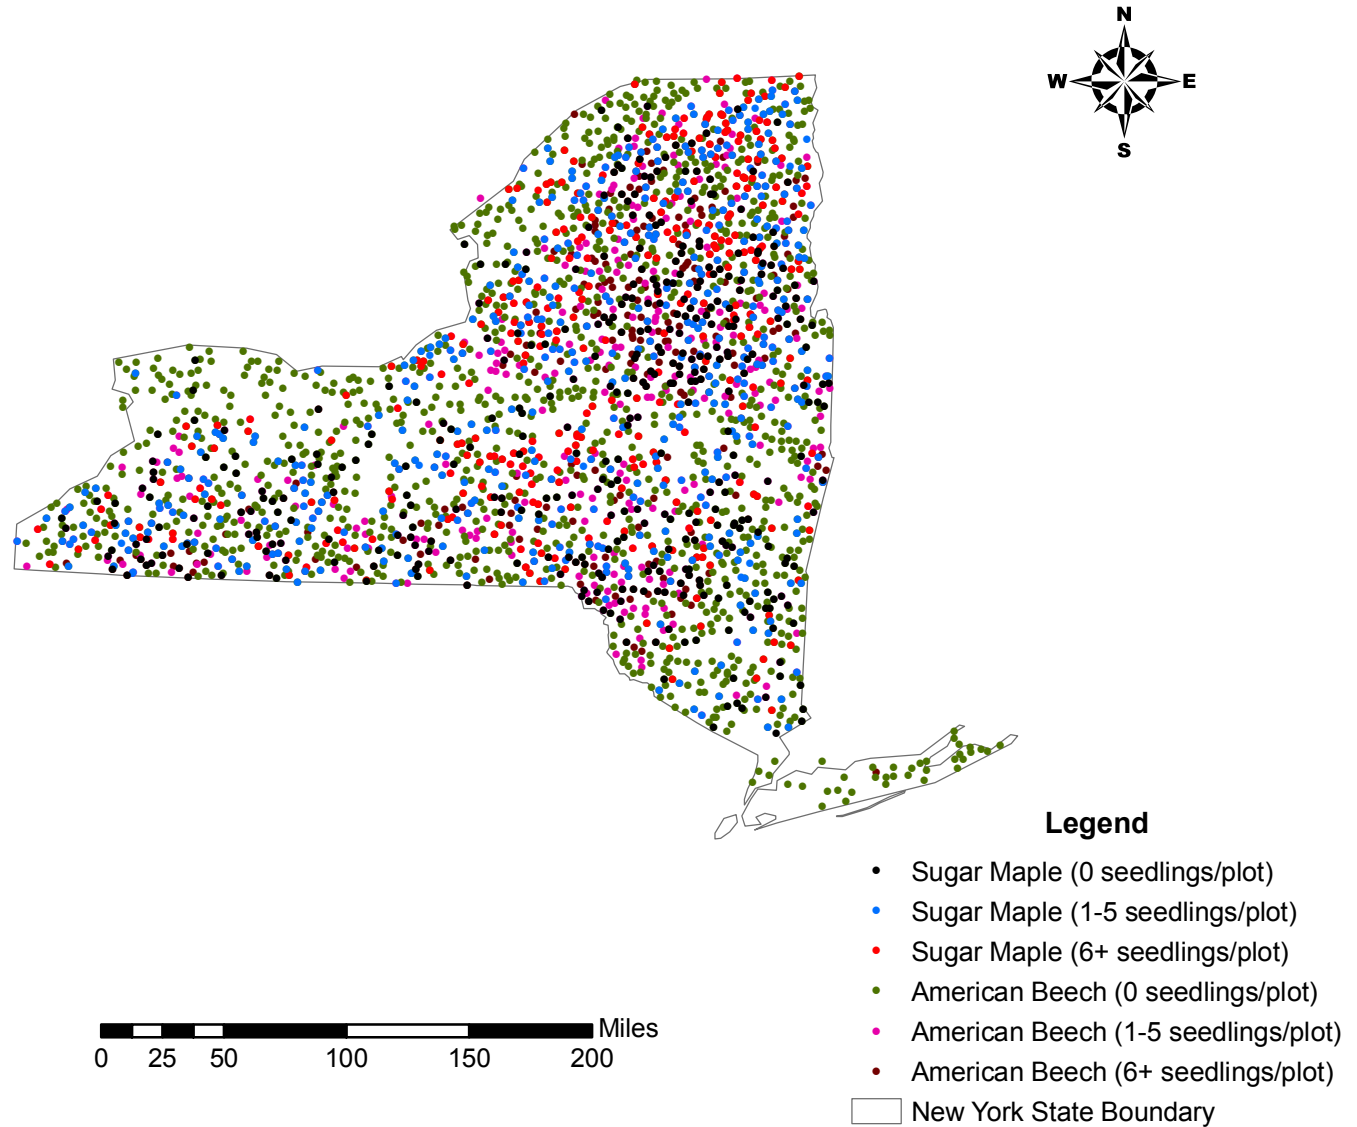

FIA Distribution of Advanced Sugar Maple and American Beech Seedlings in NYS

Figure 1.