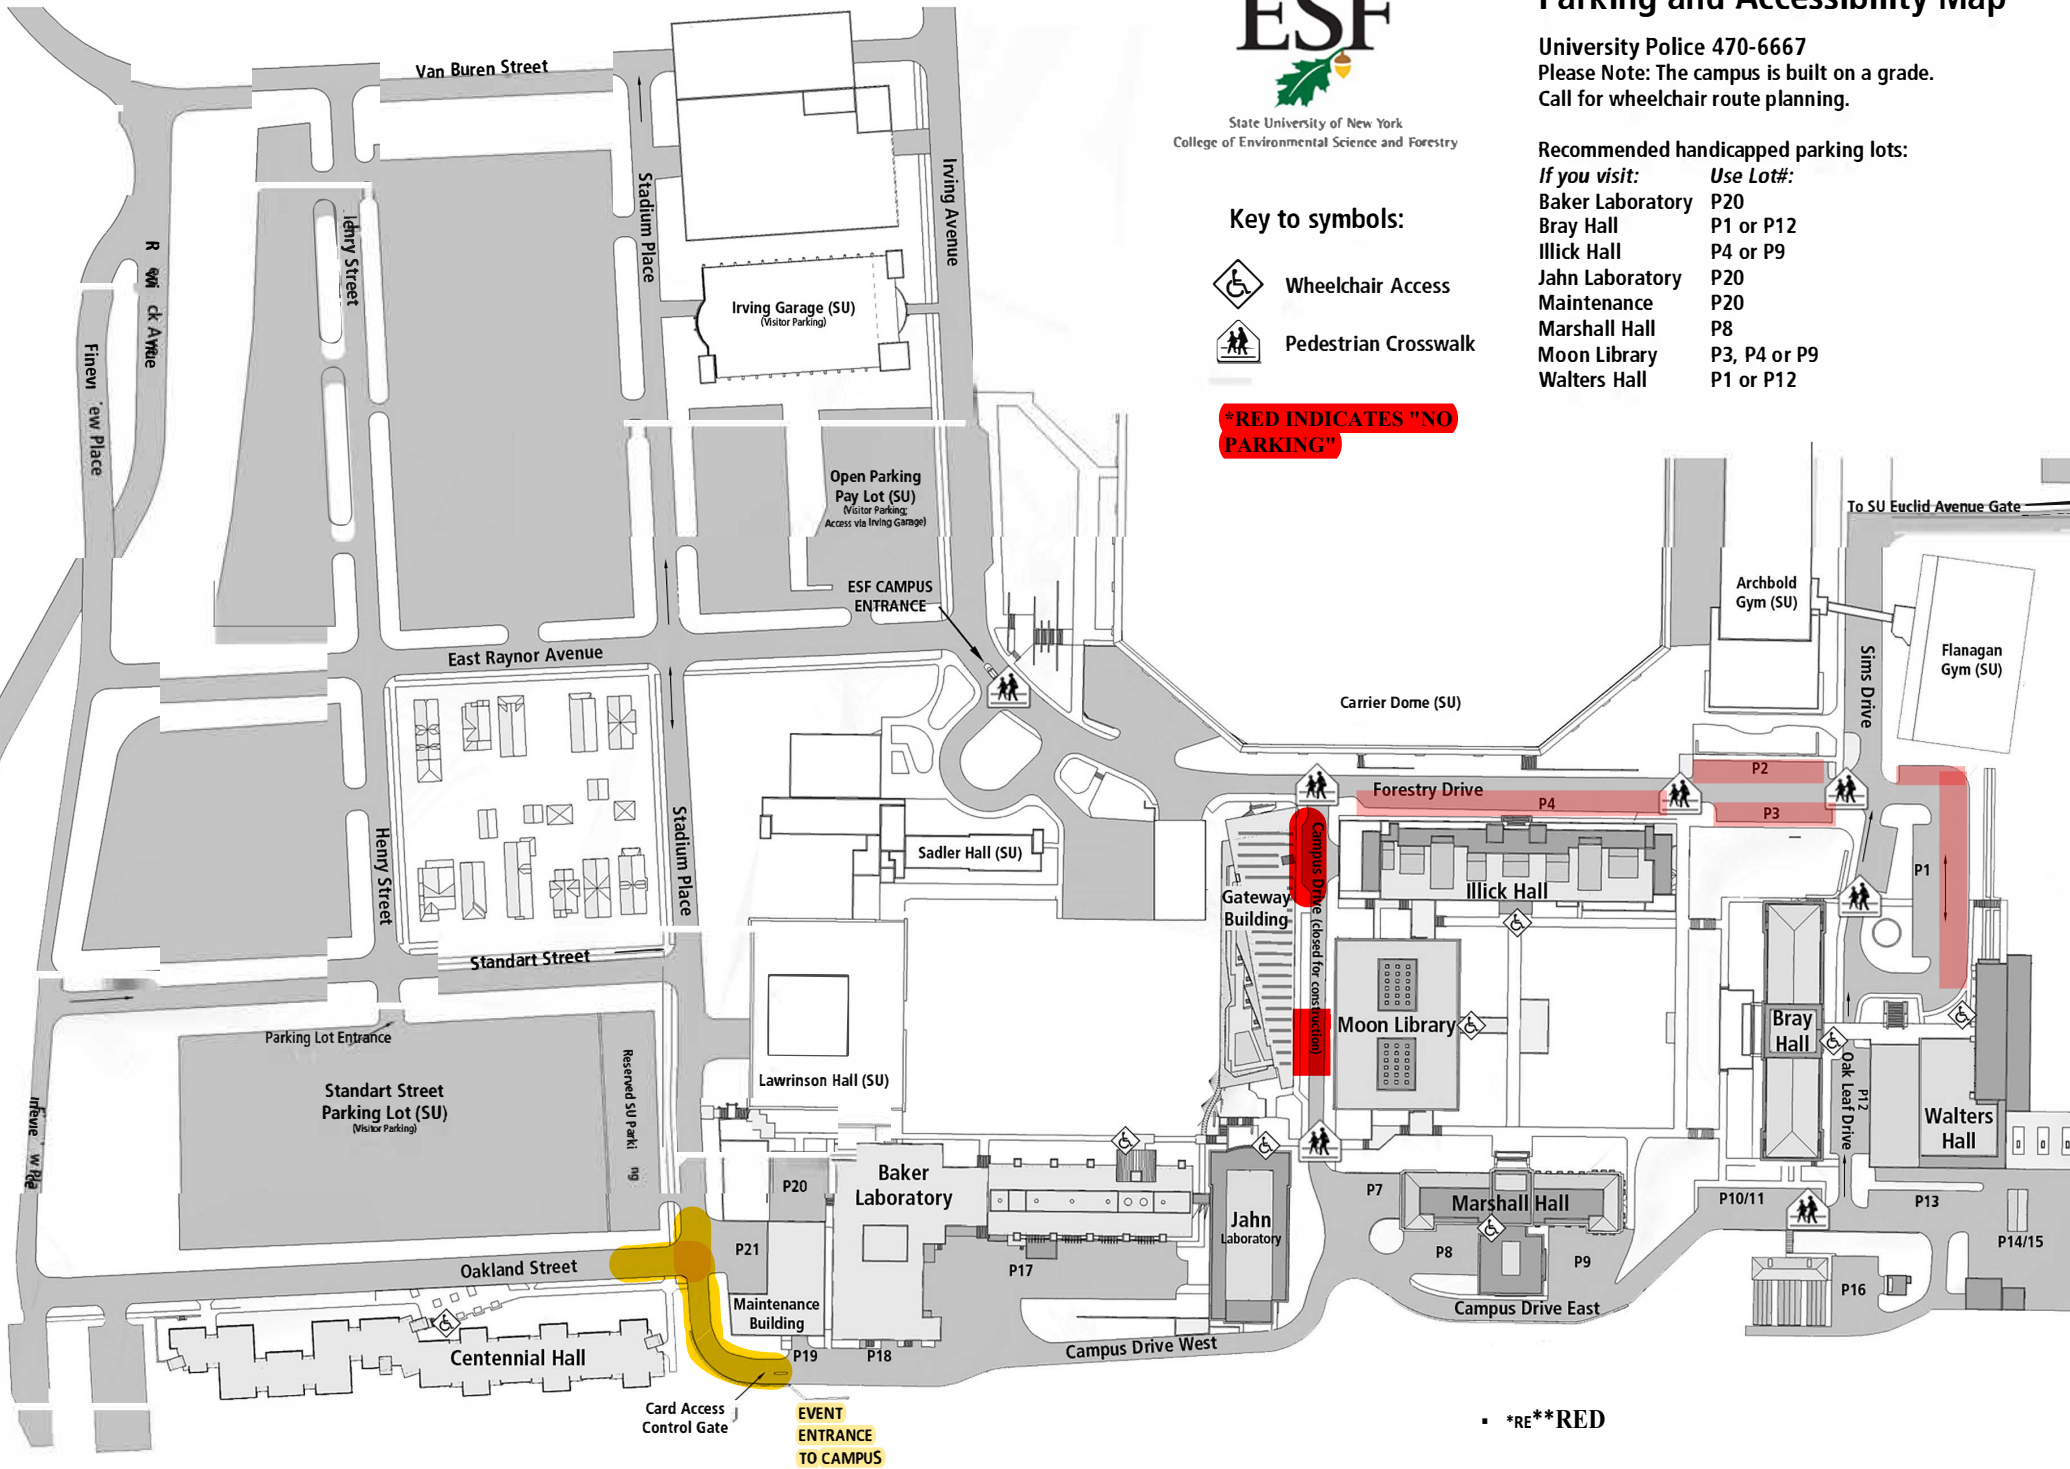

Recommended handicapped parking lots:

If you visit:	Use Lot#:
Baker Laboratory	P20
Bray Hall	P1 or P12
Illick Hall	P4 or P9
Jahn Laboratory	P20
Maintenance	P20
Marshall Hall	P8
Moon Library	P3, P4 or P9
Walters Hall	P1 or P12

Key to symbols:

-  Wheelchair Access
-  Pedestrian Crosswalk

***RED INDICATES "NO PARKING"**

*RE**RED